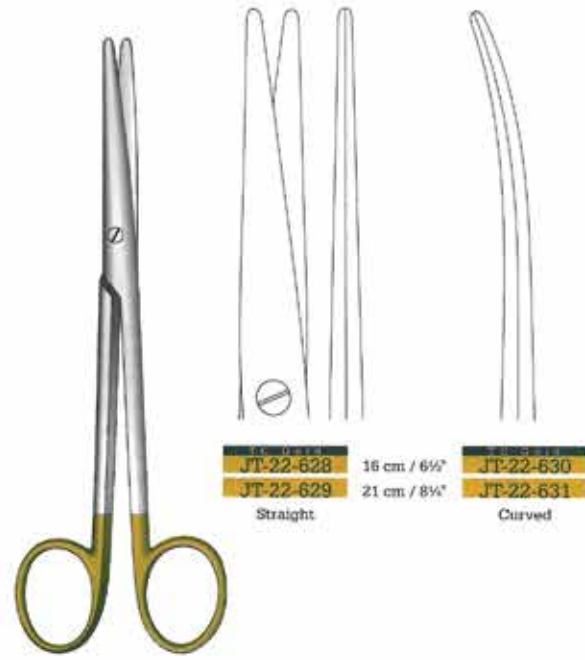

Standard

TC GOLD	Length
JT-22-612	14.5 cm / 5 3/4"
JT-22-613	16 cm / 6 1/4"
JT-22-614	18 cm / 7"
Straight	

TC GOLD	Length
JT-22-615	14.5 cm / 5 3/4"
JT-22-616	16 cm / 6 1/4"
JT-22-617	18 cm / 7"
Curved	

Mayo

TC GOLD	Length
JT-22-618	14.5 cm / 5 3/4"
JT-22-619	17 cm / 6 3/4"
JT-22-620	23 cm / 9"
Straight	

TC GOLD	Length
JT-22-621	14.5 cm / 5 3/4"
JT-22-622	17 cm / 6 3/4"
JT-22-623	23 cm / 9"
Curved	

Scissors

Scissors with Tungsten Carbide Inserts

Scheren Mit Hartmetalleinsätzen

Tijeras Con Filos De Carburo De Tungsteno

Instruments with Tungsten Carbide Inserts
TC GOLD

JT-22-624	15 cm / 6"	JT-22-626
JT-22-625	17 cm / 6 3/4"	JT-22-627
Straight		Curved

Mayo-Stiller

JT-22-628	16 cm / 6 1/2"	JT-22-630
JT-22-629	21 cm / 8 1/4"	JT-22-631
Straight		Curved

Lexer

JT-22-632		JT-22-633
Straight		Curved

Mayo-Lexer
16 cm / 6 1/4"

JT-22-634	10 cm / 4"	JT-22-636
JT-22-635	12 cm / 4 3/4"	JT-22-637
Straight		Curved