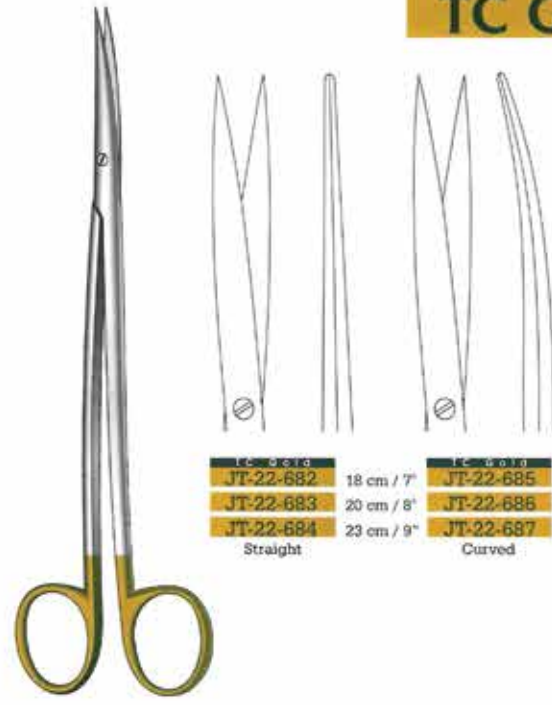

Straight

Curved

Metzenbaum-Fino

TC GOLD	Length	TC GOLD	Length
JT-22-666	14 cm / 5 1/2"	JT-22-671	14 cm / 5 1/2"
JT-22-667	16 cm / 6 1/4"	JT-22-672	16 cm / 6 1/4"
JT-22-668	18 cm / 7"	JT-22-673	18 cm / 7"
JT-22-669	20 cm / 8"	JT-22-674	20 cm / 8"
JT-22-670	23 cm / 9"	JT-22-675	23 cm / 9"

Straight

Curved

Scissors

Scissors with Tungsten Carbide Inserts

Scheren Mit Hartmetalleinsatzen

Tijeras Con Filos De Carburo De Tungsteno

Instruments with Tungsten Carbide Inserts
TC GOLD

TC Gold	TC Gold
JT-22-676 18 cm / 7"	JT-22-679
JT-22-677 20 cm / 8"	JT-22-680
JT-22-678 23 cm / 9"	JT-22-681
Straight	Curved

Metzenbaum- Fino
S-Shape

TC Gold	TC Gold
JT-22-682 18 cm / 7"	JT-22-685
JT-22-683 20 cm / 8"	JT-22-686
JT-22-684 23 cm / 9"	JT-22-687
Straight	Curved

Metzenbaum- Fino
S-Shape

TC Gold	
JT-22-688 20 cm / 8"	
JT-22-689 23 cm / 9"	
JT-22-690 28 cm / 11"	