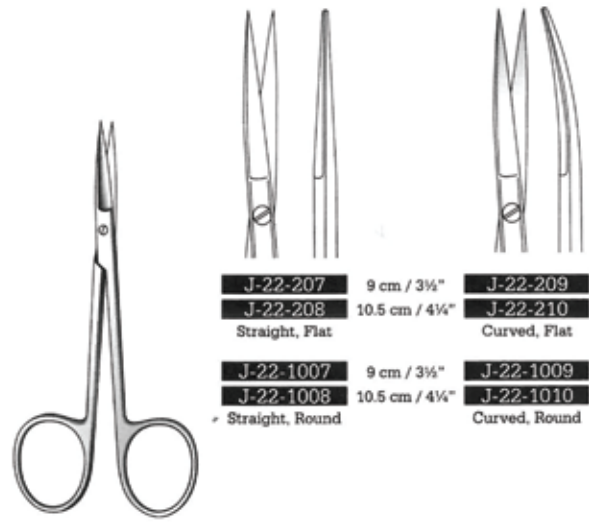

J-22-207 9 cm / 3 1/2"
J-22-208 10.5 cm / 4 1/4"
Straight, Flat

J-22-209
J-22-210
Curved, Flat

J-22-1007 9 cm / 3 1/2"
J-22-1008 10.5 cm / 4 1/4"
Straight, Round

J-22-1009
J-22-1010
Curved, Round

Iris-Fine