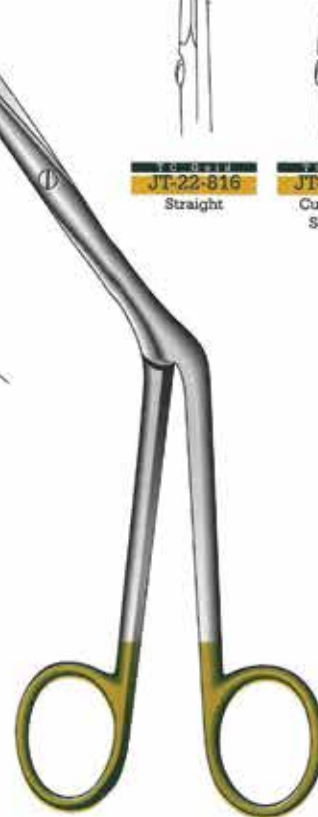

De Bakey (Potts-Smith)

JT-22-719
 19 cm / 7½"
 25°

JT-22-720
 19 cm / 7½"
 45°

JT-22-721
 19 cm / 7½"
 60°

JT-22-722
 23 cm / 9"
 25°

JT-22-723
 23 cm / 9"
 45°

JT-22-724
 23 cm / 9"
 60°

JT-22-816
 Straight

JT-22-817
 Curved left
 Serrated

JT-22-818
 Curved Right
 Serrated

Fomon
JT-22-830
 15 cm / 6"

Cottle
JT-22-835
 16 cm / 6½"

Knight Nasal Scissors
 18 cm / 7"

Supercut

Supercut
 One blade serrated
 One blade sharp

Supercut
 One blade serrated
 One blade like knife

Scissors
Face-Lift Scissors
Face-Lift-Scheren
Tijeras para Face-lift

Instruments with Tungsten Carbide Inserts
TC GOLD

TC GOLD
JT-22-800
 11.5 cm / 4½"
JT-22-801
 11.5 cm / 4½"
JT-22-802
 14 cm / 5½"
 Straight
JT-22-803
 14 cm / 5½"
 Curved