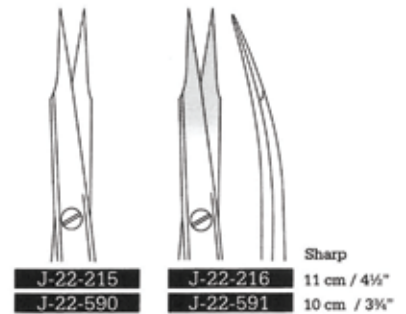

11 cm / 4 1/2"
Dissecting post mortem scissors

J-22-207 9 cm / 3 1/2"
J-22-208 10.5 cm / 4 1/4"
 Straight, Flat

J-22-209
J-22-210
 Curved, Flat

J-22-1007 9 cm / 3 1/2"
J-22-1008 10.5 cm / 4 1/4"
 Straight, Round

J-22-1009
J-22-1010
 Curved, Round

Iris-Fine

J-22-211
11.5 cm / 4 1/2"
Flat

J-22-212
11.5 cm / 4 1/2"
Flat

J-22-213
11.5 cm / 4 1/2"
Flat

J-22-214
11.5 cm / 4 1/2"
Flat

J-22-580
11.5 cm / 4 1/2"
Round

J-22-581
11.5 cm / 4 1/2"
Round

J-22-582
9 cm / 3 1/2"
Round

J-22-583
9 cm / 3 1/2"
Round

Iris

J-22-215
J-22-590

J-22-216 11 cm / 4 1/2"
J-22-591 10 cm / 3 3/4"

Sharp

J-22-615
With large rings

J-22-616 10 cm / 3 3/4"
With large rings