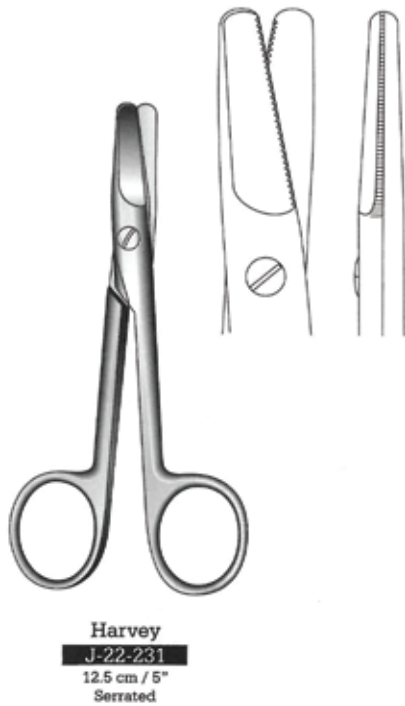

J-22-375

Sharp/Sharp, straight

J-22-376

Blunt/Blunt, straight

J-22-377

Sharp/Sharp, curved

J-22-378

Blunt/Blunt, curved

10 cm / 3 3/4"
Ribbon Tenotomy scissors

Scissors

Face-Lift Scissors
Face-Lift-Scheren
Tijeras para Face-lift

Scissors

Operating Gum & Ligature Scissors

Chirurgische, Zahnfleisch Und Ligature scheren

Tijeras Para cirugía Y Encias, Ligaduras