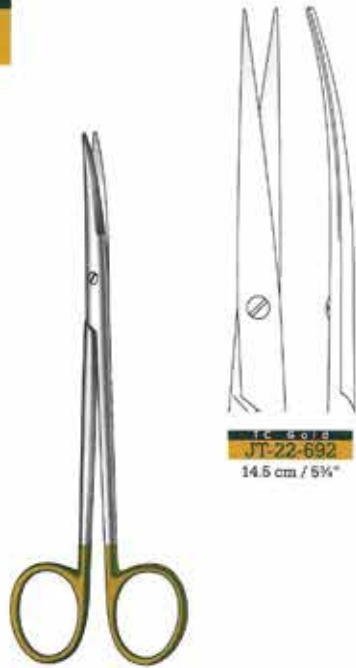

Instruments with Tungsten Carbide Inserts
TC GOLD

TC GOLD
JT-22-692
14.5 cm / 5 7/8"

Metzenbaum-Lahey