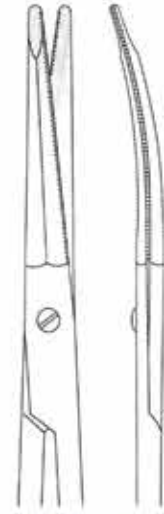

De Bakey (Potts-Smith)

JT-22-719
 19 cm / 7½"
 25°

JT-22-720
 19 cm / 7½"
 45°

JT-22-721
 19 cm / 7½"
 60°

JT-22-722
 23 cm / 9"
 25°

JT-22-723
 23 cm / 9"
 45°

JT-22-724
 23 cm / 9"
 60°

JT-22-816
 Straight

Supercut
 One blade serrated
 One blade like knife

Scissors
Face-Lift Scissors
Face-Lift-Scheren
Tijeras para Face-lift

Instruments with Tungsten Carbide Inserts
TC GOLD

TC GOLD
JT-22-800
 11.5 cm / 4½"
JT-22-801
 11.5 cm / 4½"
JT-22-802
 14 cm / 5½"
 Straight
JT-22-803
 14 cm / 5½"
 Curved

TC GOLD
JT-22-804
 15 cm / 6"
JT-22-806
 18 cm / 7"
 Straight
TC GOLD
JT-22-805
 15 cm / 6"
JT-22-807
 18 cm / 7"
 Curved

TC GOLD
JT-22-808
 18 cm / 7"
 S-shape
 Curved

Gregory
 Toothed

Kaye
 Toothed

Stella-S
 Toothed