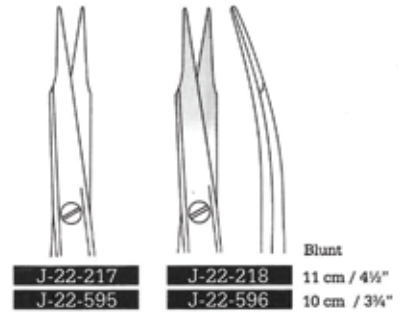

J-22-1009
J-22-1010
 Curved, Round

Iris-Fine

J-22-211
11.5 cm / 4 1/2"
Flat

J-22-212
11.5 cm / 4 1/2"
Flat

J-22-213
11.5 cm / 4 1/2"
Flat

J-22-214
11.5 cm / 4 1/2"
Flat

J-22-580
11.5 cm / 4 1/2"
Round

J-22-581
11.5 cm / 4 1/2"
Round

J-22-582
9 cm / 3 1/2"
Round

J-22-583
9 cm / 3 1/2"
Round

Iris

J-22-215
J-22-590

J-22-216 11 cm / 4 1/2"
J-22-591 10 cm / 3 3/4"

Sharp

J-22-615
With large rings

J-22-616 10 cm / 3 3/4"
With large rings

J-22-217
J-22-595

J-22-218 11 cm / 4 1/2"
J-22-596 10 cm / 3 3/4"

Blunt

J-22-617
With large rings

J-22-618 10 cm / 3 3/4"
With large rings

Steven

Strabismus
11.5 cm / 4½"

Kilner
11.5 cm / 4½"

Heath-Stitch
J-22-226
15 cm / 6"

Spencer

J-22-223	Normal	J-22-403
J-22-400	Angled	J-22-404
J-22-401	Delicate	J-22-405
J-22-402	Delicate, Angled	J-22-406
8 cm / 3¼"		11 cm / 4¼"

Spencer

J-22-224	Straight
J-22-600	Side bend
13 cm / 5"	