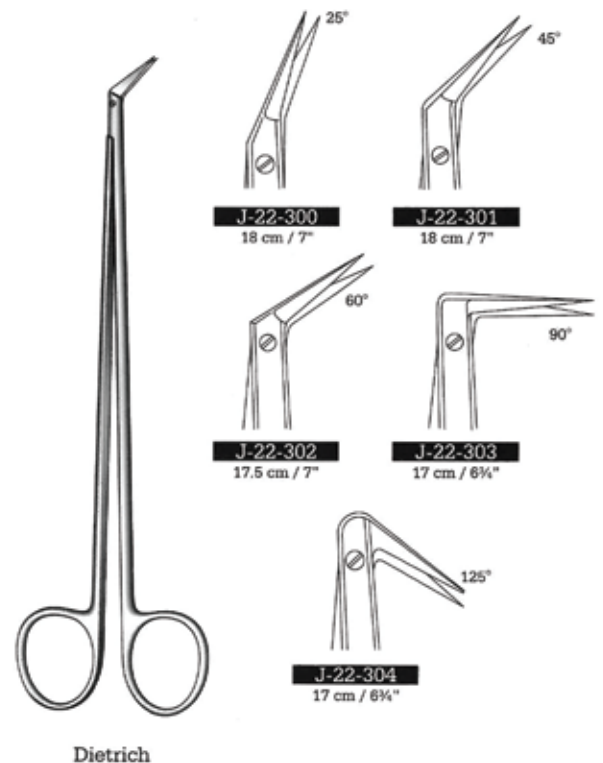

10 cm / 4"

J-22-173

Straight

J-22-174

Curved

Scissors

Thorax and Vascular Scissors

Thoraxscheren, Gefäßscheren