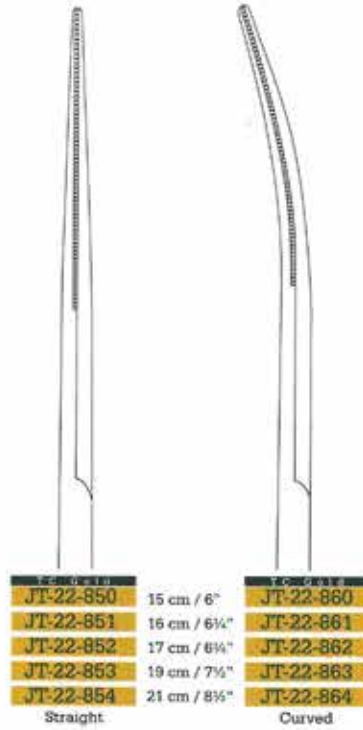

De Bakey (Potts-Smith)

JT-22-719
 19 cm / 7½"
 25°

JT-22-720
 19 cm / 7½"
 45°

JT-22-721
 19 cm / 7½"
 60°

JT-22-722
 23 cm / 9"
 25°

JT-22-723
 23 cm / 9"
 45°

JT-22-724
 23 cm / 9"
 60°

JT-22-816
 Straight

JT-22-817
 Curved left
 Serrated

JT-22-818
 Curved Right
 Serrated

Fomon
JT-22-830
 15 cm / 6"

Cottle
JT-22-835
 16 cm / 6½"

Knight Nasal Scissors
 18 cm / 7"

Supercut

Supercut
 One blade serrated
 One blade sharp

TC GOLD
JT-22-804
 15 cm / 6"
JT-22-806
 18 cm / 7"
 Straight
TC GOLD
JT-22-805
 15 cm / 6"
JT-22-807
 18 cm / 7"
 Curved

TC GOLD
JT-22-808
 18 cm / 7"
 S-shape
 Curved

Gregory
 Toothed

Kaye
 Toothed

Stella-S
 Toothed