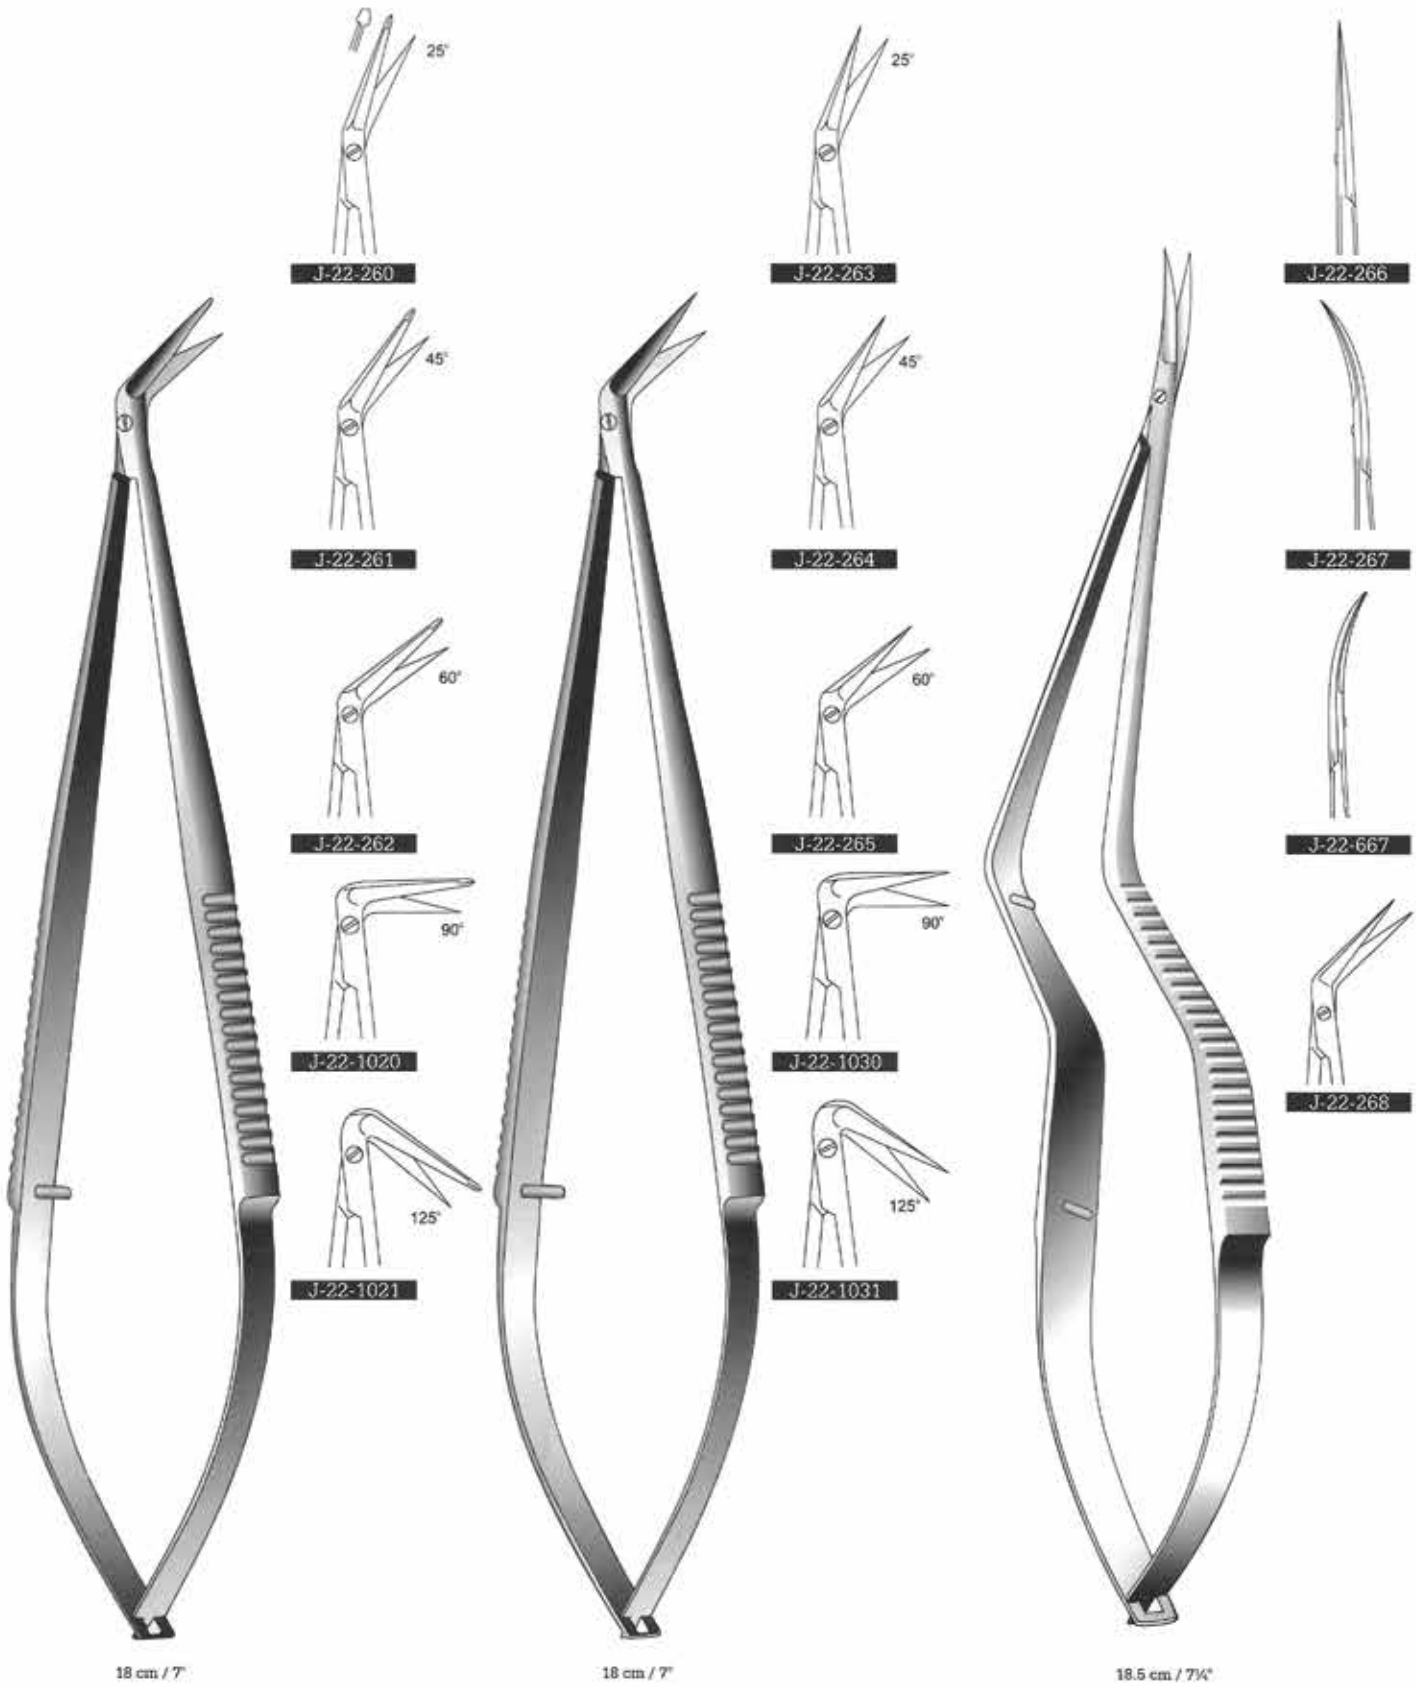

J-22-253
 Straight

J-22-254
 Curved

J-22-255
 Angled

J-22-251
 15.5 cm / 6"

J-22-252
 15.5 cm / 6"
 1 Blade saw edge

J-22-256
 14 cm / 5½"

J-22-257
 16 cm / 6¼"

J-22-258
 14 cm / 5½"

J-22-259
 16 cm / 6¼"

Reill

18.5 cm / 7½"

Gomel

Hepp / Scheidel

Scissors
Micro Scissors
Mikro Scheren
Micro Tijeras

These bandage scissors are also available in micro tone.
 One blade like knife and one ring Gold Plated, same numbers but with the addition (A).
 Also see page 231 for more bandage scissors.