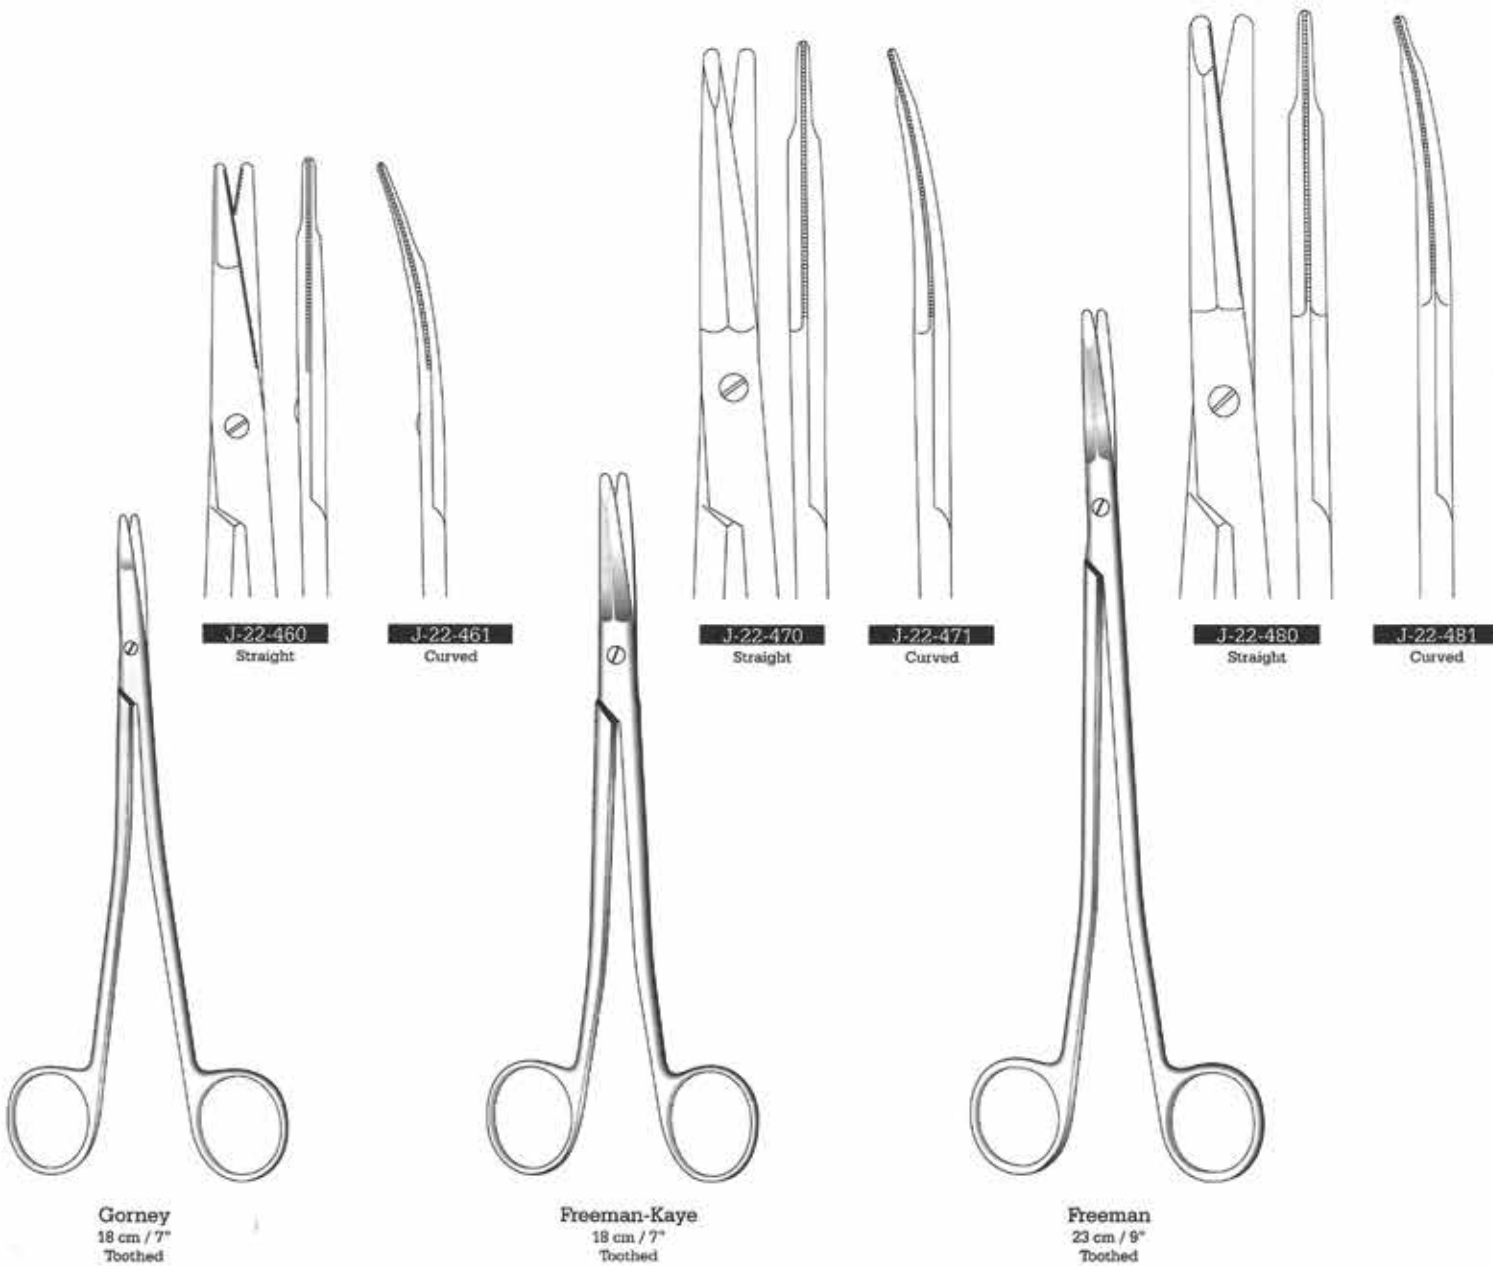

J-22-375

Sharp/Sharp, straight

J-22-376

Blunt/Blunt, straight

J-22-377

Sharp/Sharp, curved

J-22-378

Blunt/Blunt, curved

10 cm / 3 3/4"
Ribbon Tenotomy scissors

Scissors

Face-Lift Scissors
Face-Lift-Scheren
Tijeras para Face-lift

Scissors

Operating Gum & Ligature Scissors

Chirurgische, Zahnfleisch Und Ligature scheren

Tijeras Para cirugía Y Encias, Ligaduras