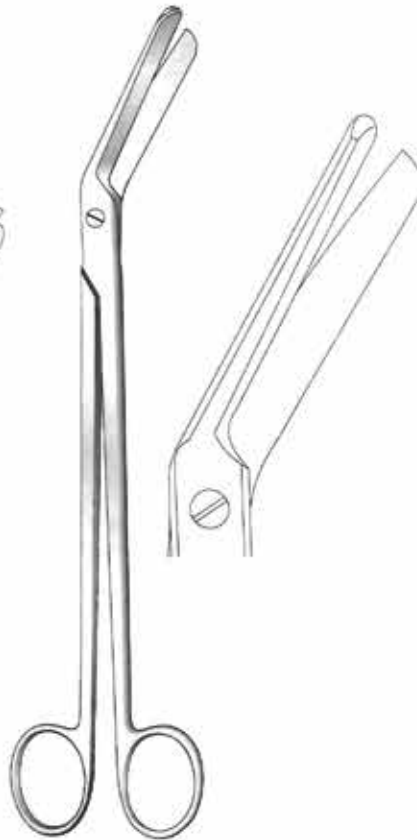

Braun-Stadler
J-22-138
22 cm / 8 3/4"