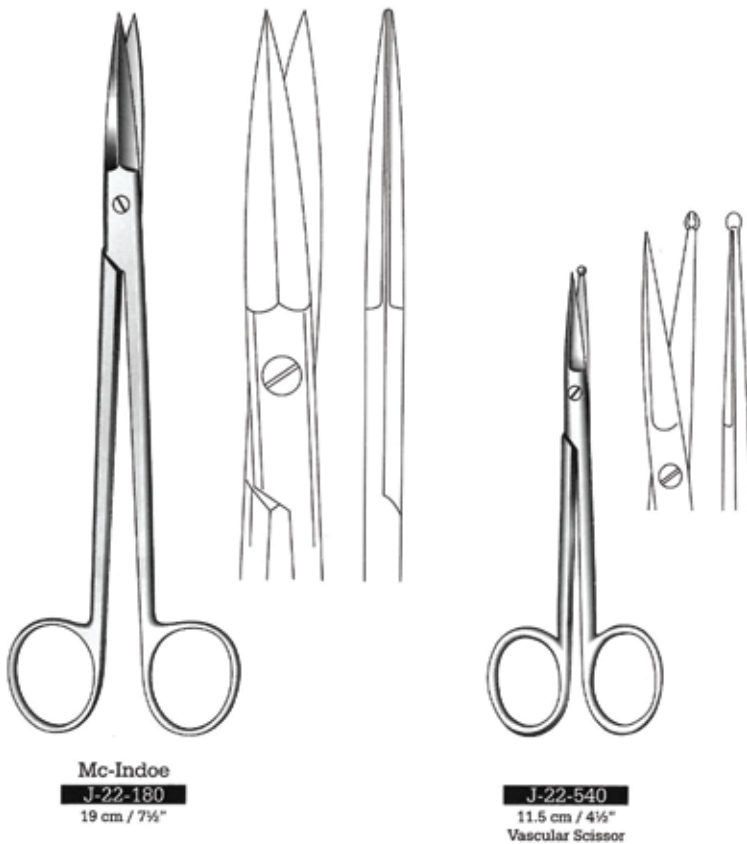

10 cm / 4"

J-22-173

Straight

J-22-174

Curved

Scissors

Thorax and Vascular Scissors

Thoraxscheren, Gefäßscheren