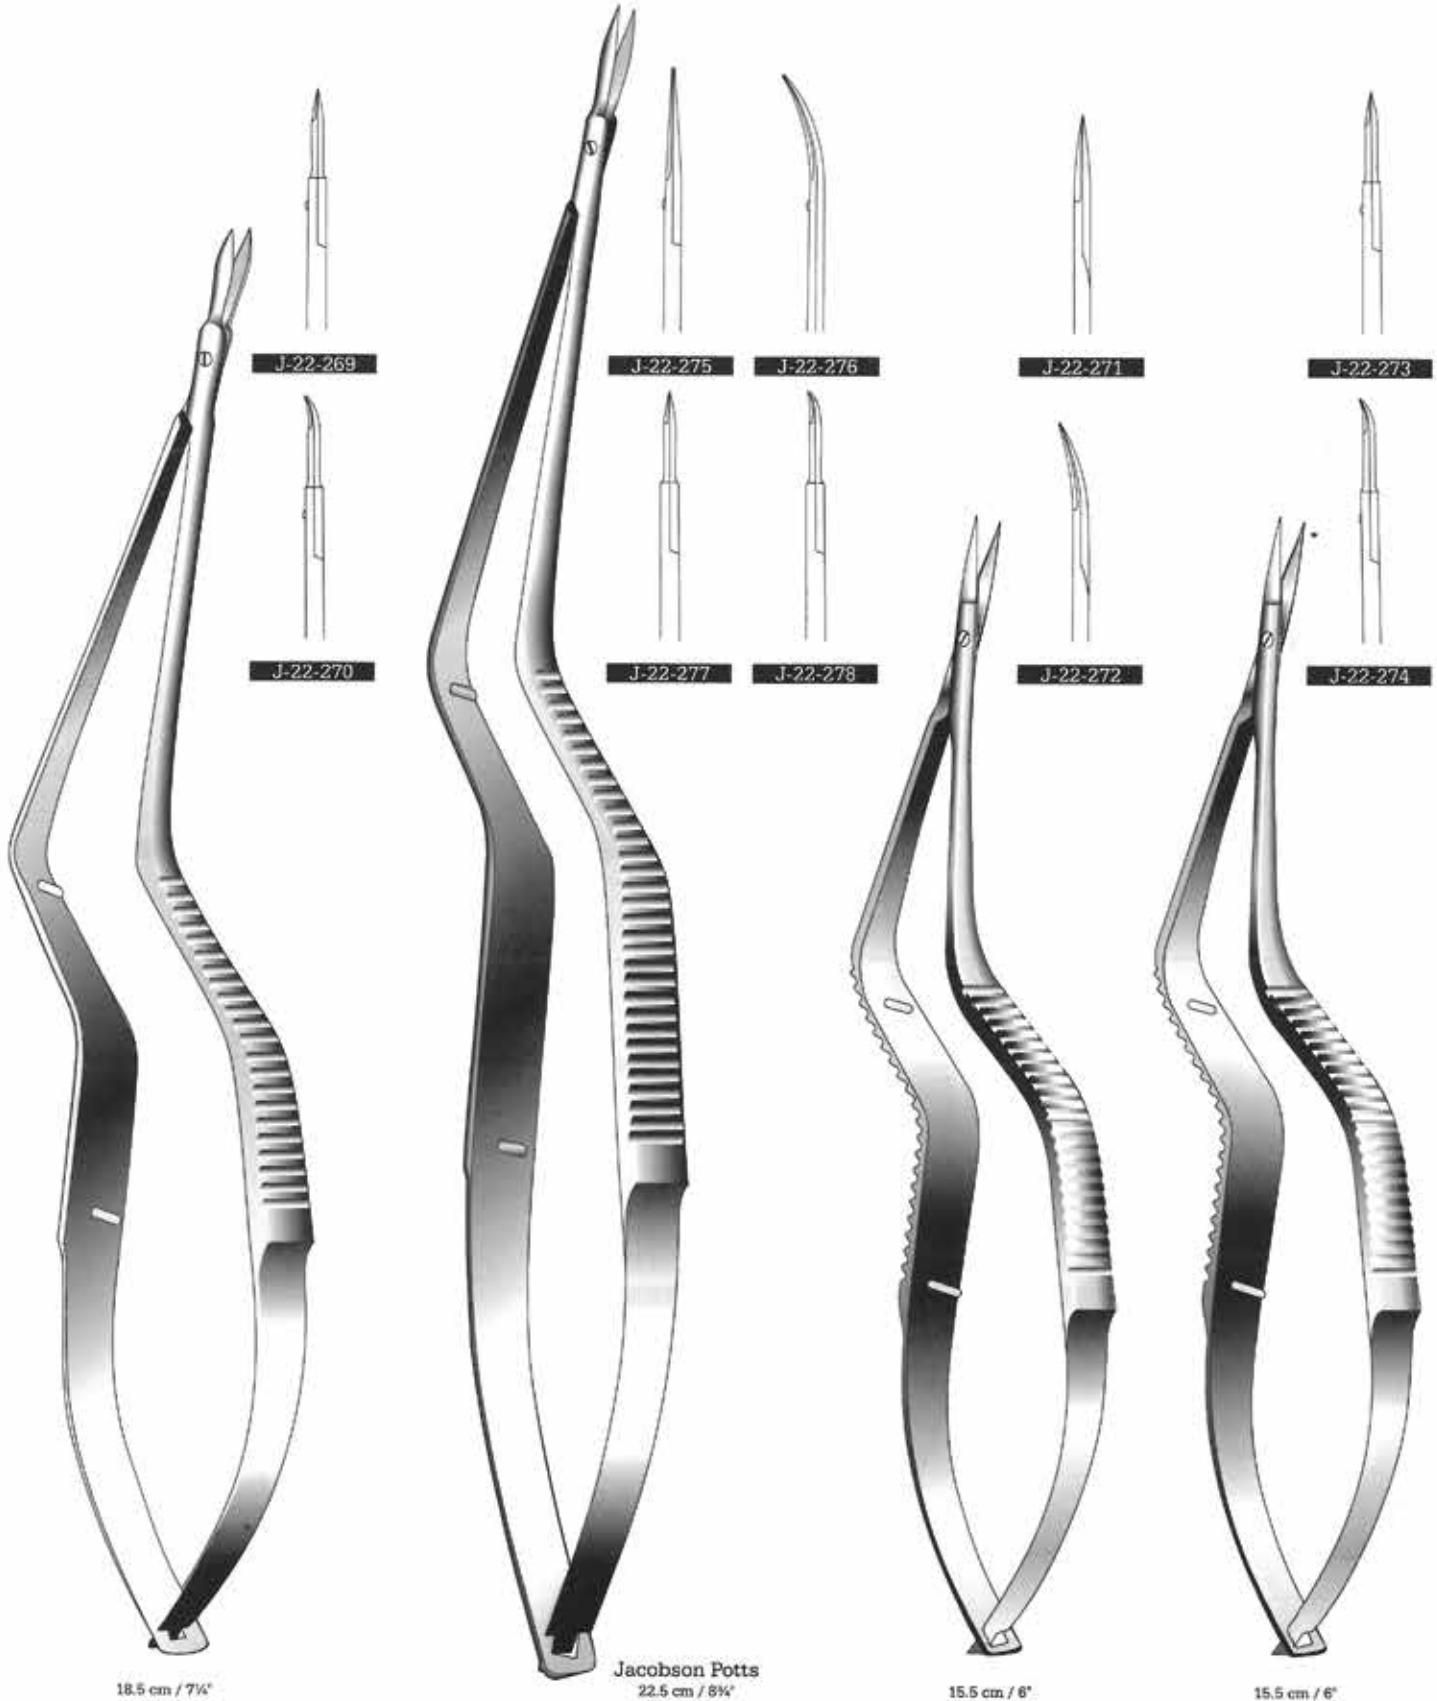

J-22-259
 16 cm / 6¼"

Reill

18.5 cm / 7½"

Gomel

Hepp / Scheidel

Scissors
Micro Scissors
Mikro Scheren
Micro Tijeras

These bandage scissors are also available in micro tone.
 One blade like knife and one ring Gold Plated, same numbers but with the addition (A).
 Also see page 231 for more bandage scissors.