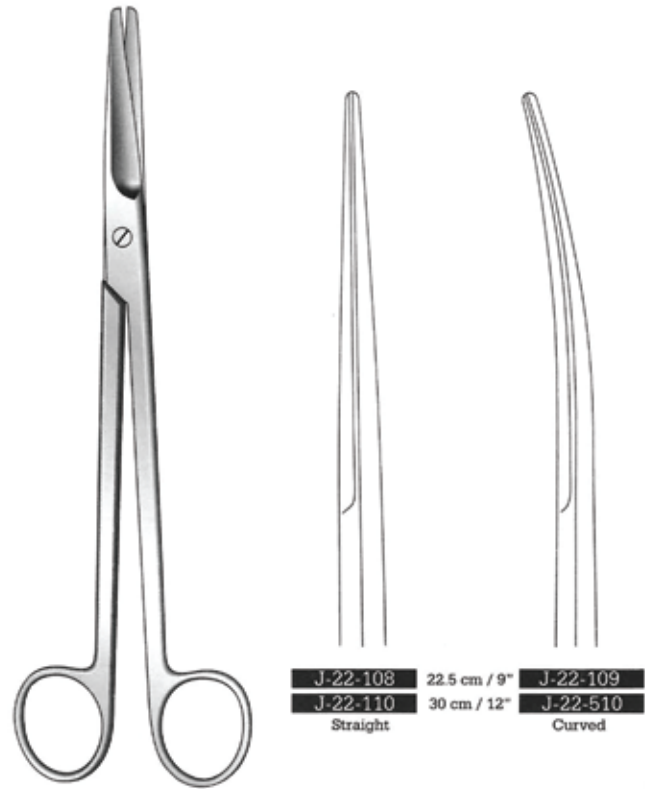

Mayo Harrington