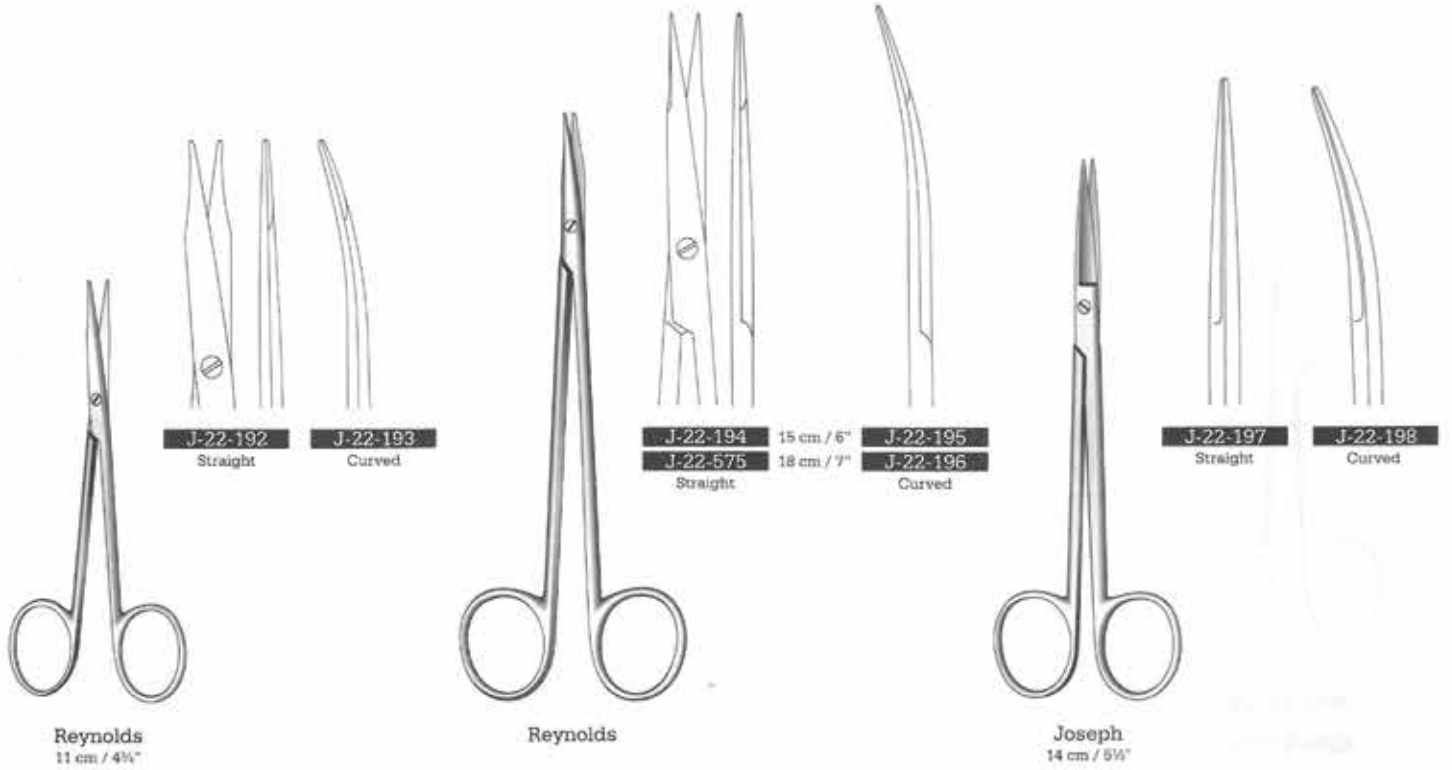

Braun-Stadler
J-22-137
14.5 cm / 5 3/4"
J-22-560
18 cm / 7 1/4"

Braun-Stadler
J-22-138
22 cm / 8 3/4"

Waldmann
J-22-136
18 cm / 7 1/4"
One toothed cutting edge

Busch
J-22-141 Straight
J-22-565 Curved
16 cm / 6 1/4"

Schuhmacher
J-22-140
15.5 cm / 6"

USA Modell
J-22-139 10.5 cm / 4 1/4"
J-22-570 12.5 cm / 5"

Scissors

Fine Operating Scissors
 Fiene chirurgische scheren
 Tijeras finas para cirugía

J-22-205
Straight

J-22-206
Curved