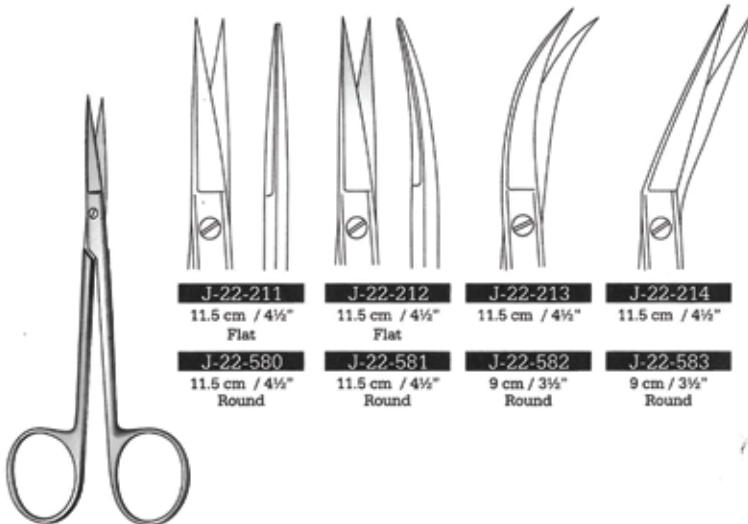

Schuhmacher
J-22-140
15.5 cm / 6"

USA Modell
J-22-139 10.5 cm / 4 1/4"
J-22-570 12.5 cm / 5"

Scissors

Fine Operating Scissors
 Fiene chirurgische scheren
 Tijeras finas para cirugía

J-22-205
Straight

J-22-206
Curved

11 cm / 4 1/2"
Dissecting post mortem scissors

J-22-207 9 cm / 3 1/2"
J-22-208 10.5 cm / 4 1/4"
 Straight, Flat

J-22-209
J-22-210
 Curved, Flat

J-22-1007 9 cm / 3 1/2"
J-22-1008 10.5 cm / 4 1/4"
 Straight, Round

J-22-1009
J-22-1010
 Curved, Round

Iris-Fine

J-22-211
11.5 cm / 4 1/2"
Flat

J-22-212
11.5 cm / 4 1/2"
Flat

J-22-213
11.5 cm / 4 1/2"
Flat

J-22-214
11.5 cm / 4 1/2"
Flat

J-22-580
11.5 cm / 4 1/2"
Round

J-22-581
11.5 cm / 4 1/2"
Round