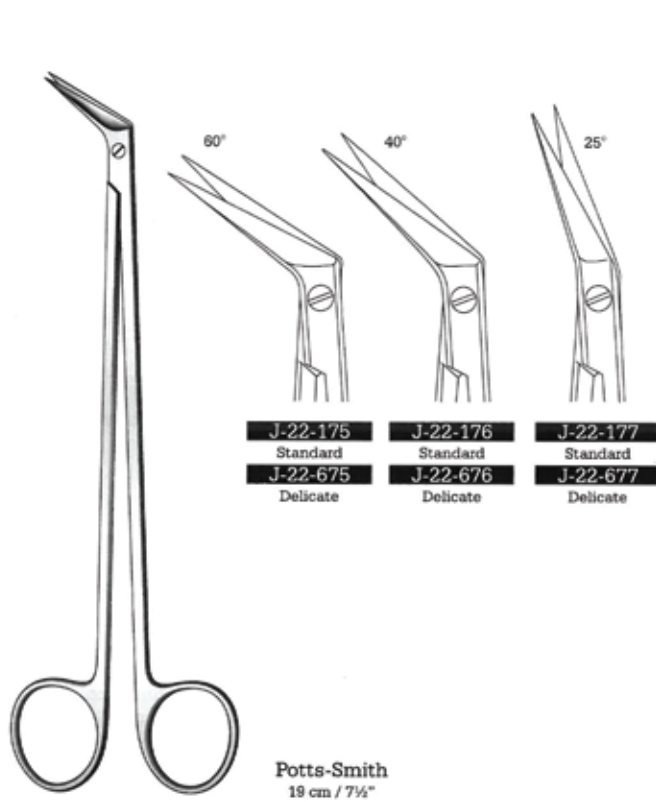

10 cm / 4"

J-22-173

Straight

J-22-174

Curved

Scissors

Thorax and Vascular Scissors

Thoraxscheren, Gefäßscheren