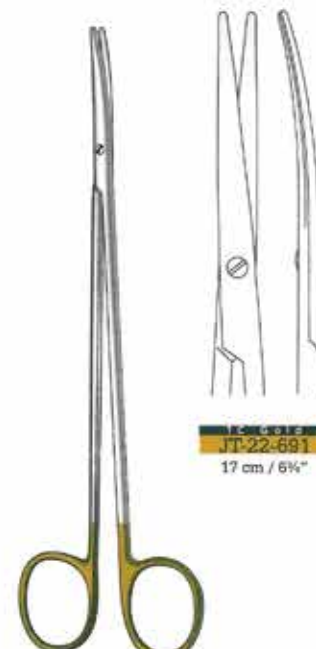

TC Gold	
JT-22-691 17 cm / 6 1/4"	

Toennis-Adson