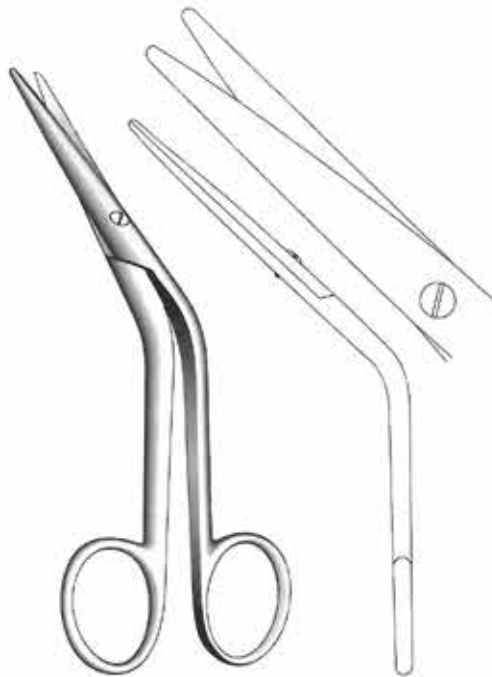

Cottle
J-22-191
16 cm / 6 1/4"