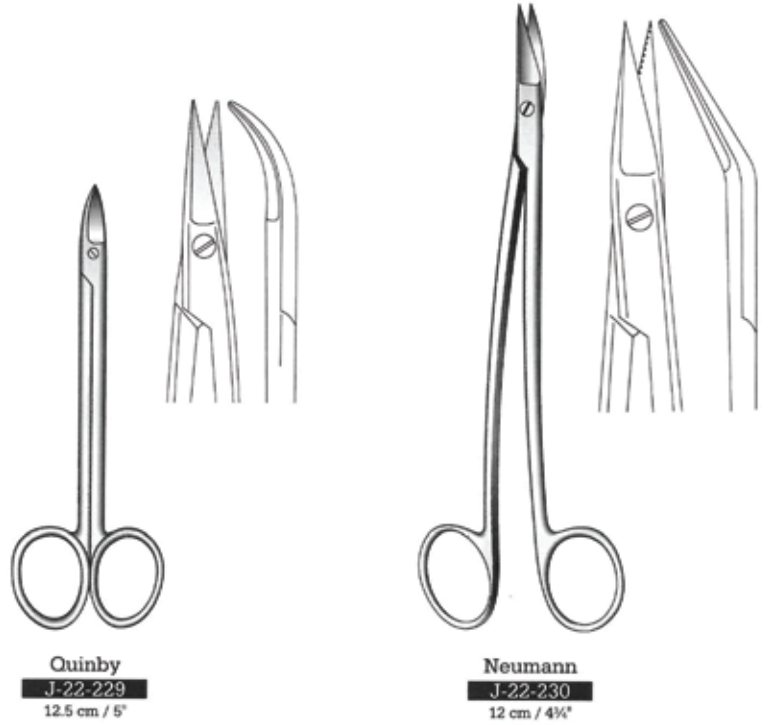

J-22-375

Sharp/Sharp, straight

J-22-376

Blunt/Blunt, straight

J-22-377

Sharp/Sharp, curved

J-22-378

Blunt/Blunt, curved

10 cm / 3 3/4"
Ribbon Tenotomy scissors

Scissors

Face-Lift Scissors
Face-Lift-Scheren
Tijeras para Face-lift

Scissors

Operating Gum & Ligature Scissors

Chirurgische, Zahnfleisch Und Ligature scheren

Tijeras Para cirugía Y Encias, Ligaduras