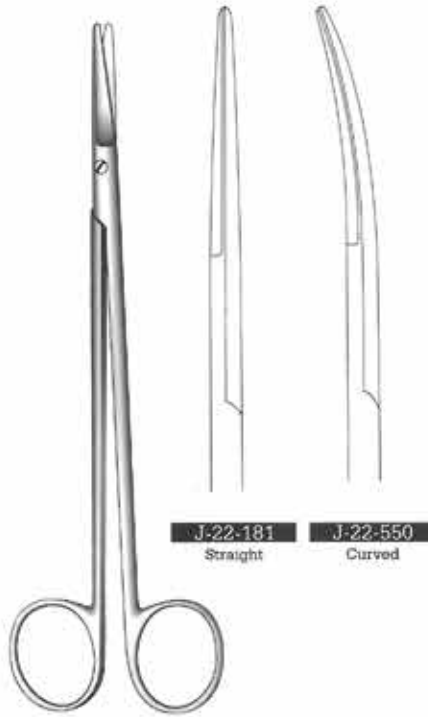

Scissors

Neurosurgical Scissors

Scheren für Neurochirurgie

Tijeras para cirugía neurocirugía

Thorek
J-22-340
18 cm / 7"

J-22-181 Straight
J-22-550 Curved

Toennis
18 cm / 7"

Toennis-Adson
J-22-182
17.5 cm / 7"

J-22-183 Straight
J-22-555 Curved

Dandy
17 cm / 6 3/4"

Schmieden-Taylor
J-22-184
17 cm / 6 3/4"

Strully
J-22-185
22 cm / 8 1/2"
Curved

Dean
17 cm / 6 3/4"

J-22-186
Plain

J-22-187
Serrated

Boettcher
J-22-188
18 cm / 7"
Round tip, curved
Beveled blades