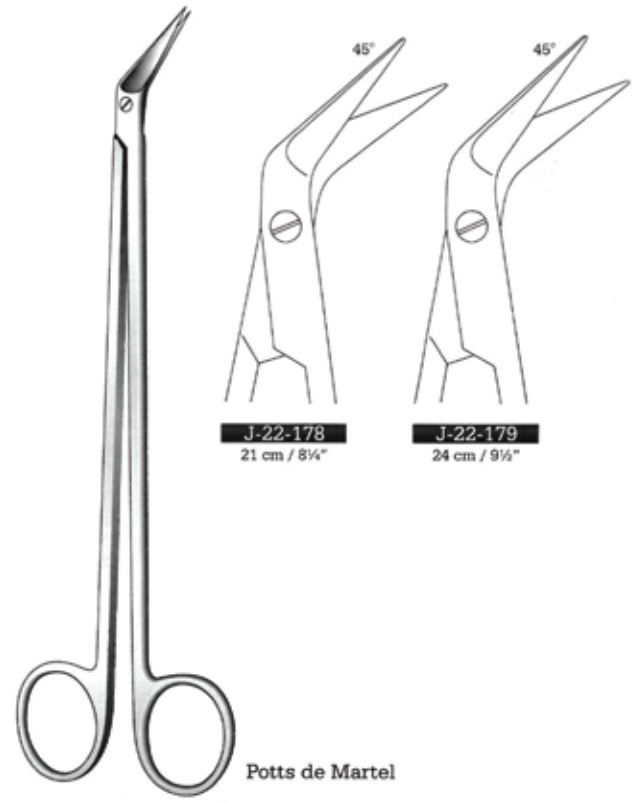

10 cm / 4"

J-22-173

Straight

J-22-174

Curved

Scissors

Thorax and Vascular Scissors

Thoraxscheren, Gefäßscheren