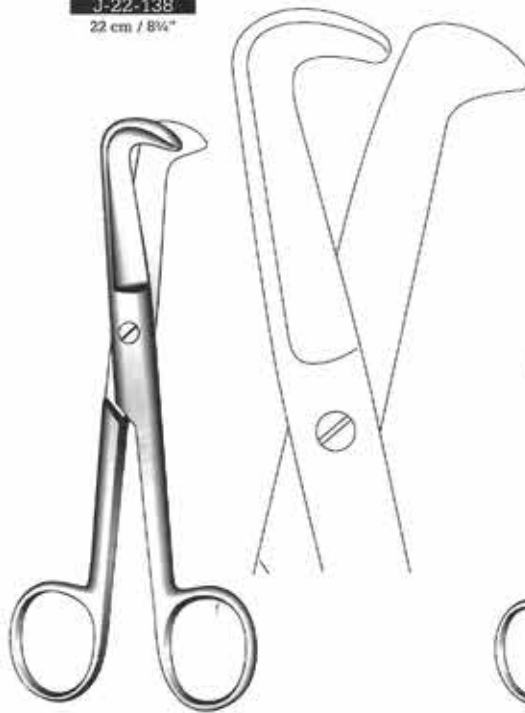

Braun-Stadler
J-22-137
14.5 cm / 5 3/4"
J-22-560
18 cm / 7 1/4"

Braun-Stadler
J-22-138
22 cm / 8 3/4"

Waldmann
J-22-136
18 cm / 7 1/4"
One toothed cutting edge

Busch
J-22-141 Straight
J-22-565 Curved
16 cm / 6 1/4"