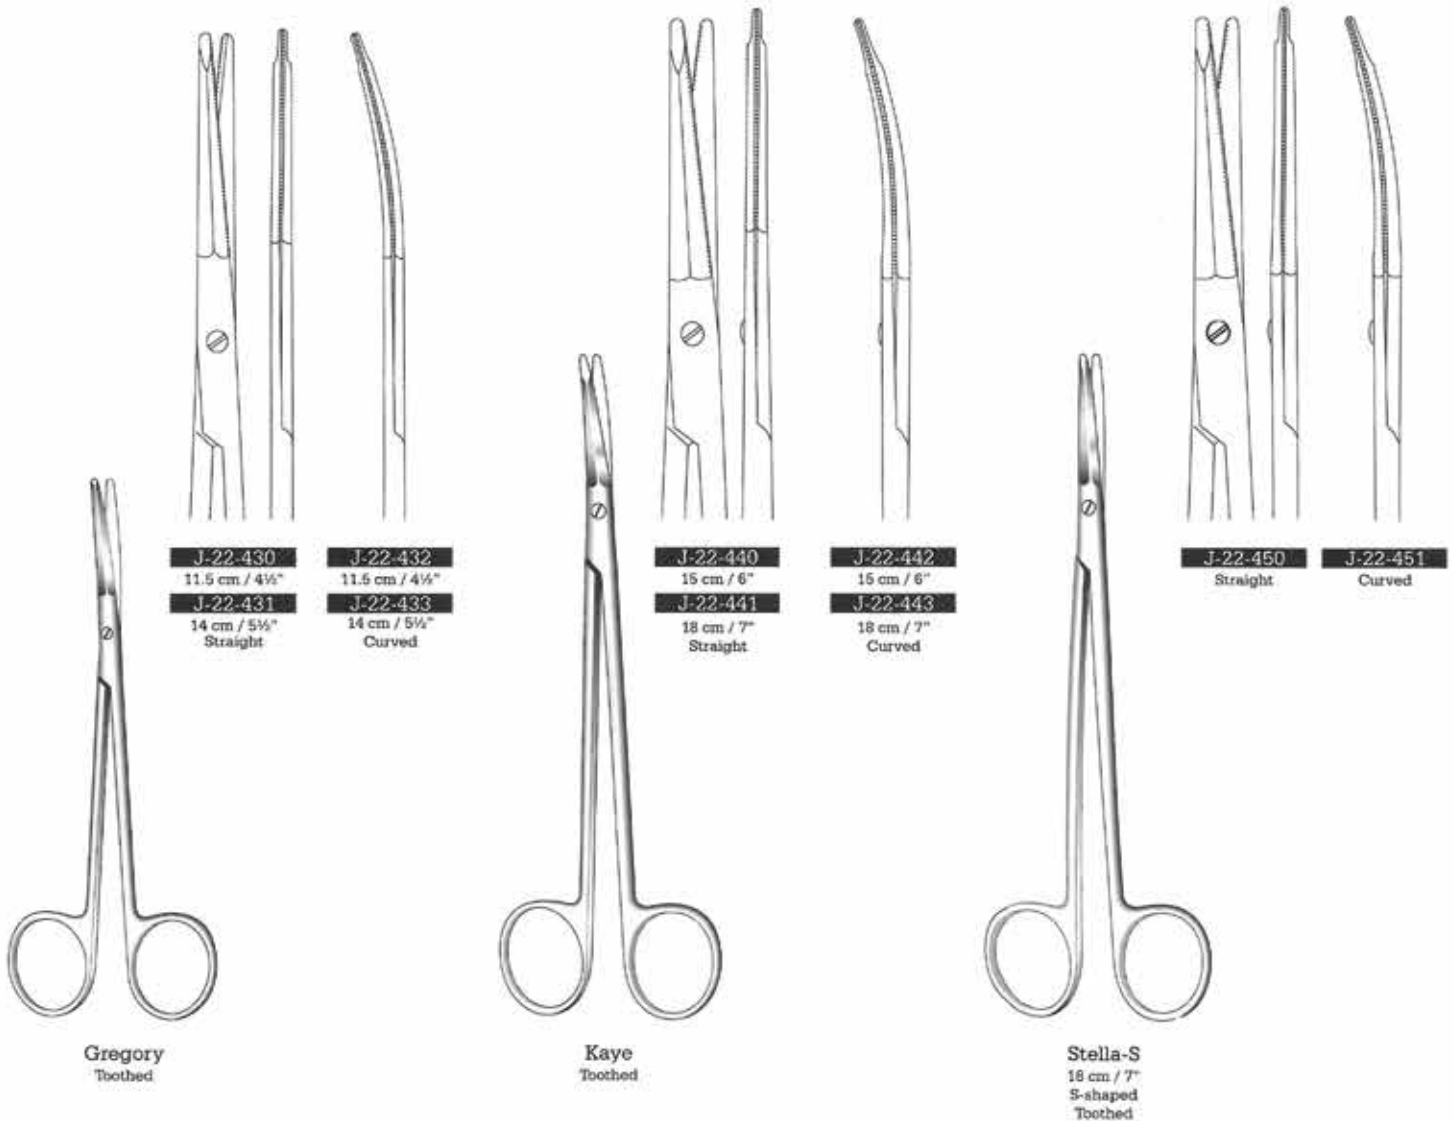

J-22-375

Sharp/Sharp, straight

J-22-376

Blunt/Blunt, straight

J-22-377

Sharp/Sharp, curved

J-22-378

Blunt/Blunt, curved

10 cm / 3 3/4"
Ribbon Tenotomy scissors

Scissors

Face-Lift Scissors
Face-Lift-Scheren
Tijeras para Face-lift

Scissors

Operating Gum & Ligature Scissors

Chirurgische, Zahnfleisch Und Ligature scheren

Tijeras Para cirugía Y Encias, Ligaduras