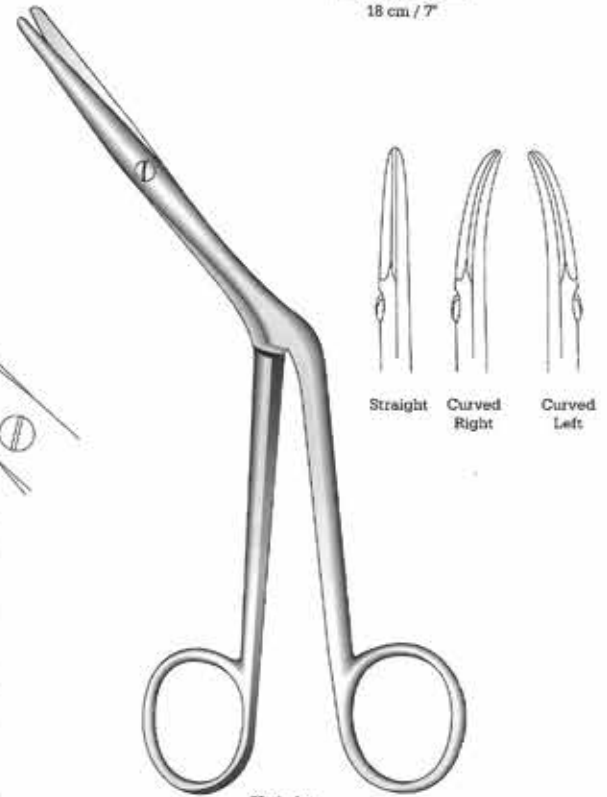

J-22-183 Straight
J-22-555 Curved

Dandy
17 cm / 6 3/4"

Schmieden-Taylor
J-22-184
17 cm / 6 3/4"

Strully
J-22-185
22 cm / 8 1/2"
Curved

Dean
17 cm / 6 3/4"

J-22-186
Plain

J-22-187
Serrated

Boettcher
J-22-188
18 cm / 7"
Round tip, curved
Beveled blades

Heymann
J-22-189
18 cm / 7"

Fomon
J-22-190
15 cm / 6"

Cottle
J-22-191
16 cm / 6 1/4"

Knight
J-22-345 Straight
J-22-346 Curved left, serrated
J-22-347 Curved right, serrated
18 cm / 7"

Scissors

Episiotomy And Umbilical Scissors
Episiotomie Und Nabelschnur-Scheren
Tijeras Para Episiotomia, Umbilicales