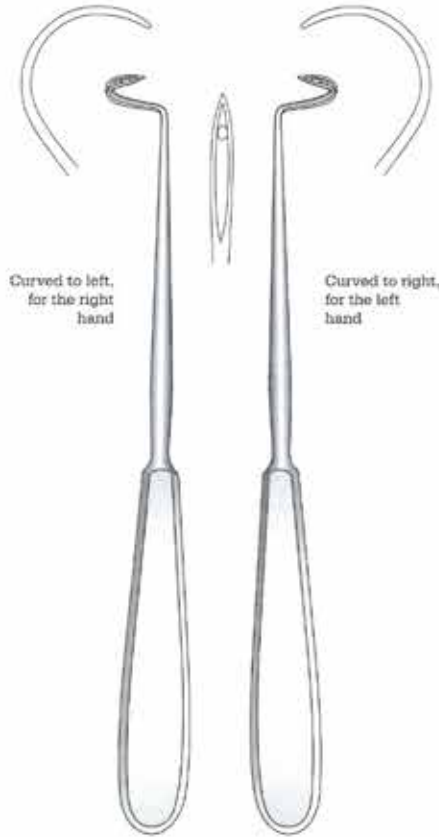

20 cm / 8"

Complete with 3 needle Fig. 1 - Fig. 3

Schmieden-Dick

J-24-1017

30 cm / 12"

Schmieden

J-24-1018

24 cm / 9½"

Curved to left,  
for the right  
hand

Curved to right,  
for the left  
hand

**Deschamps**

**J-24-1021**

Curved to left

**J-24-1022**

Curved to right

20 cm / 8"