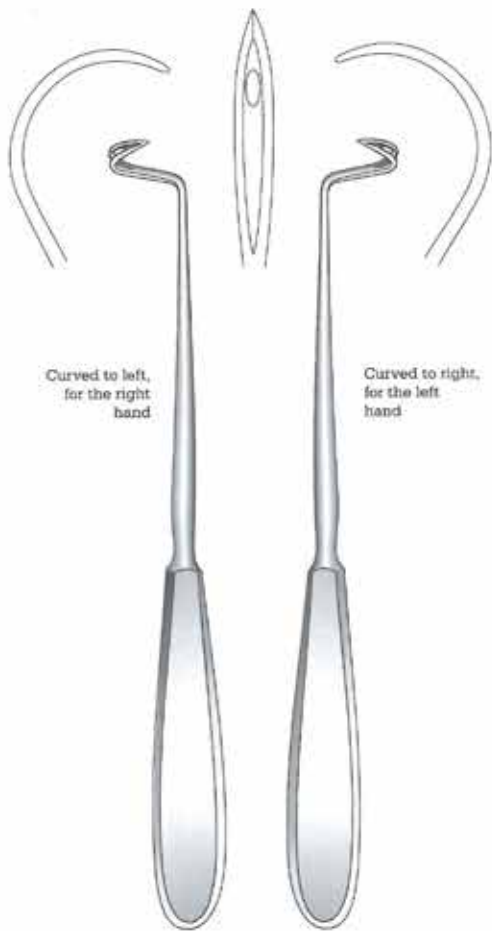

Sharp

Curved to left,  
for the right  
hand

Curved to right,  
for the left  
hand

**Deschamps**

**J-24-1019**

Curved to left

**J-24-1020**

Curved to right

20 cm / 8"

Blunt

Curved to left,  
for the right  
hand

Curved to right,  
for the left  
hand

**Deschamps**

**J-24-1023**

Curved to left

**J-24-1024**

Curved to right

21 cm / 8 1/4"

Blunt

**Deschamps**  
**J-24-1025** Curved to left  
**J-24-1026** Curved to right  
 21 cm / 8 1/4"  
 Sharp

**Deschamps**  
**J-24-1027** Curved to left  
**J-24-1028** Curved to right  
 27 cm / 10 1/2"  
 Blunt

Curved to left,  
for the right  
hand

Curved to right,  
for the left  
hand

**Deschamps**

**J-24-1029** Curved to left

**J-24-1030** Curved to right

27 cm / 10 1/2"

Sharp

Curved to left,  
for the right  
hand