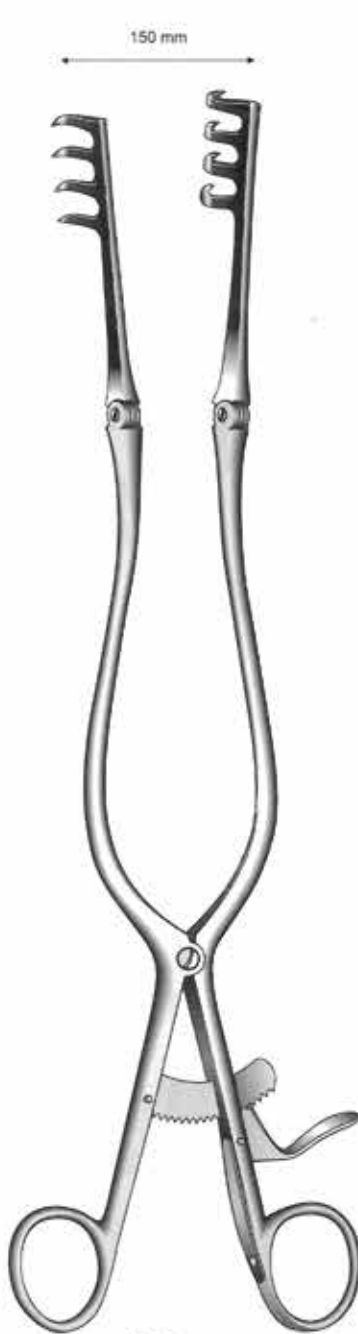

Beckmann
J-19-298
31 cm / 12 1/4"
4-4 Teeth
Sharp