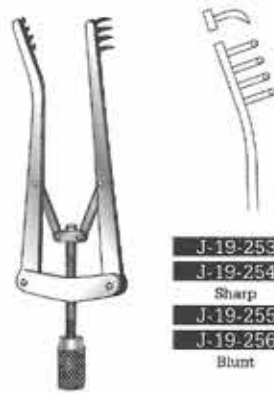

J-19-253 7 cm / 2 3/4"
J-19-254 10 cm / 4"
J-19-255 Sharp 7 cm / 2 3/4"
J-19-256 Blunt 10 cm / 4"

Alm

J-19-458
Sharp

J-19-458
Blunt