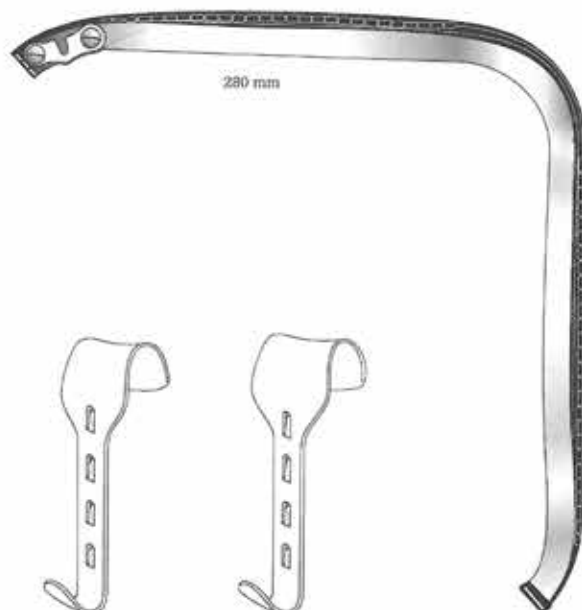

Kirschner
J-19-374
40 x 55 mm

Kirschner
J-19-375
50 x 65 mm

J-19-387