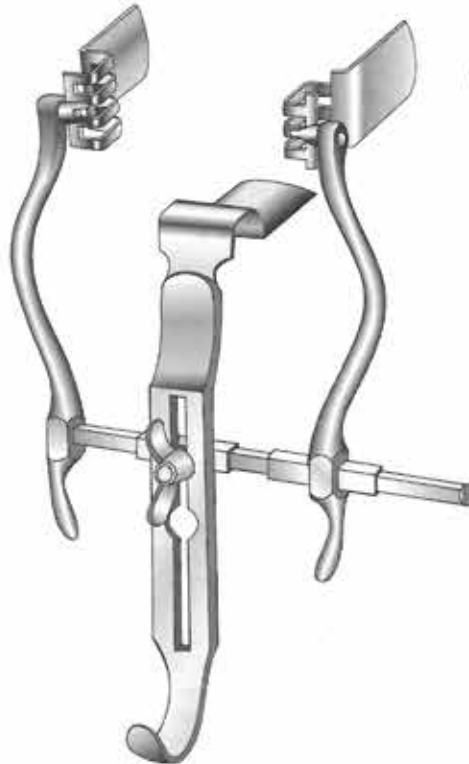

Masson-Judd
J-19-327
Retractor with
2 swivel blades,
center blade 25 x 70 mm