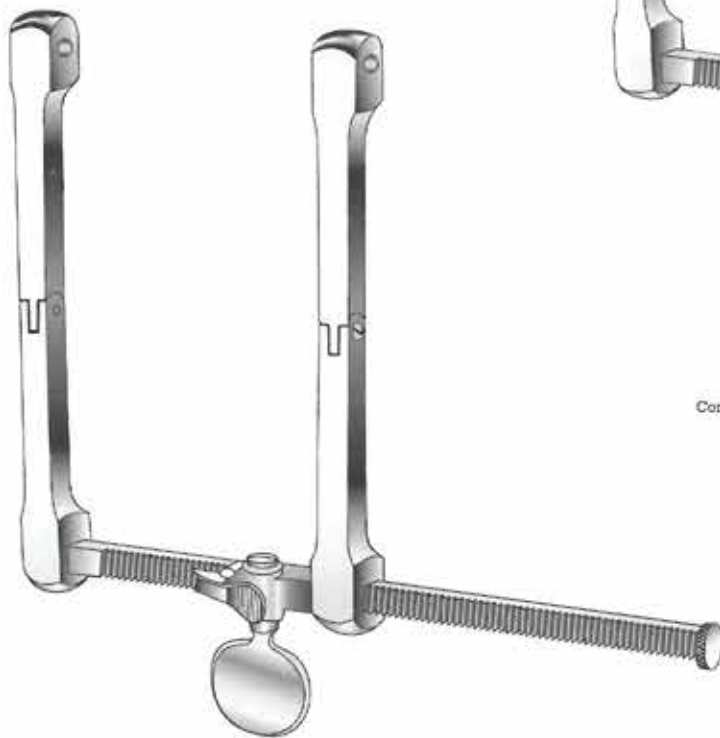

Scoville-Haverfield

J-19-576

Frame only, with joint
Spreading 150 mm

J-19-575

Complete set of 13 pieces (hooks & blades)