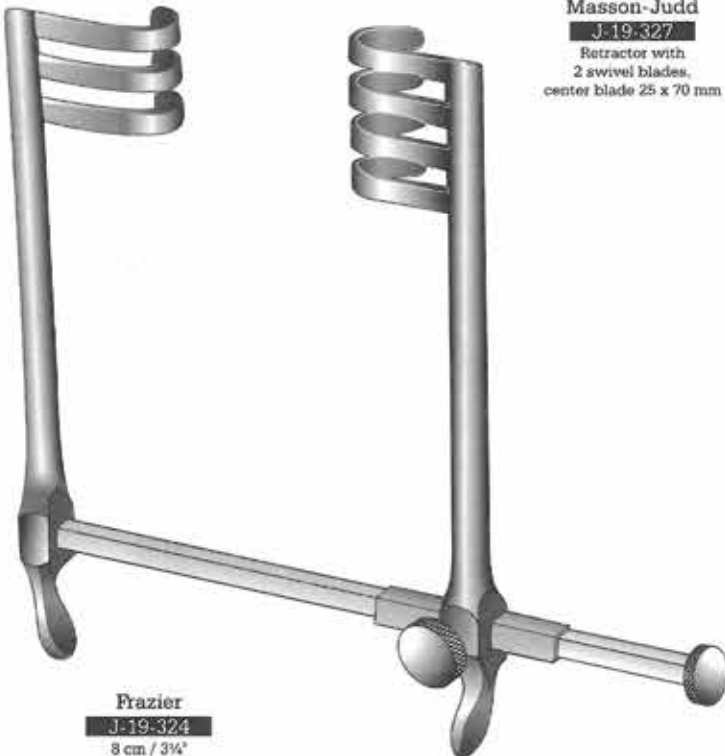

Frazier
J-19-324
8 cm / 3 1/4"
Spread
Laminectomy Retractor