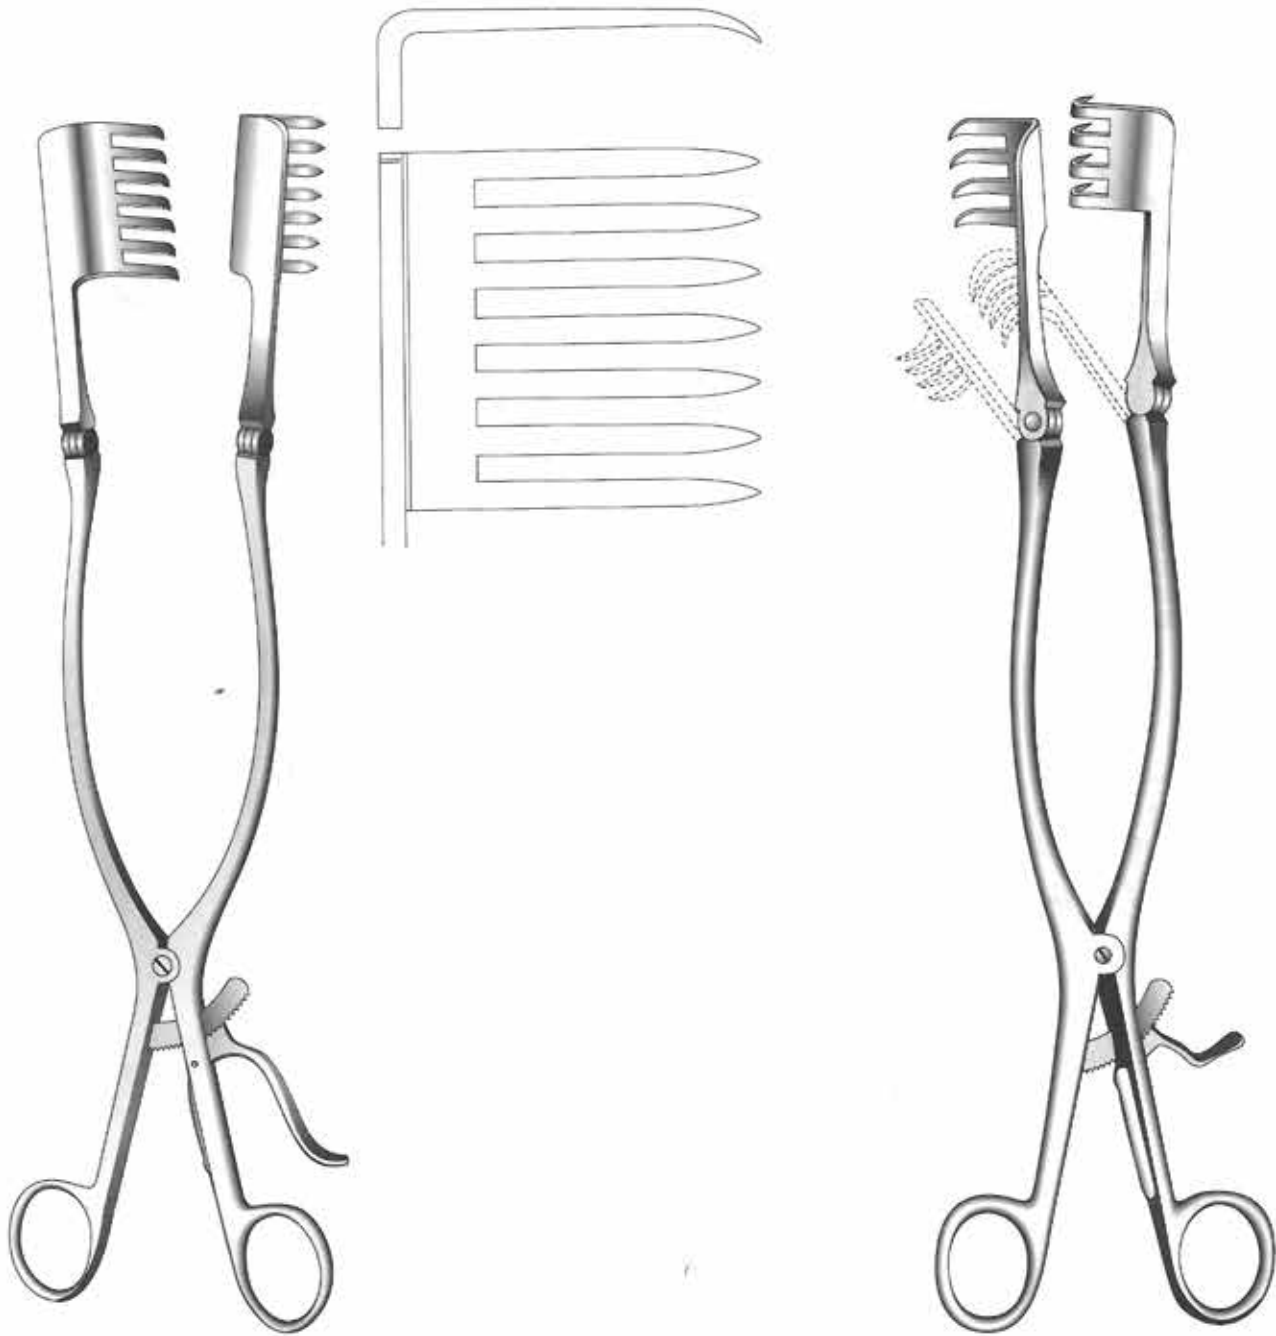

Retractors

Wound Spreaders, Self-retaining

Wundsperrizer

Separadores Autoestaticos

Beckmann-Eaton
J-19-304
32 cm / 12 5/8"
7:7 Teeth

Beckmann
J-19-305
31 cm / 12 1/4"