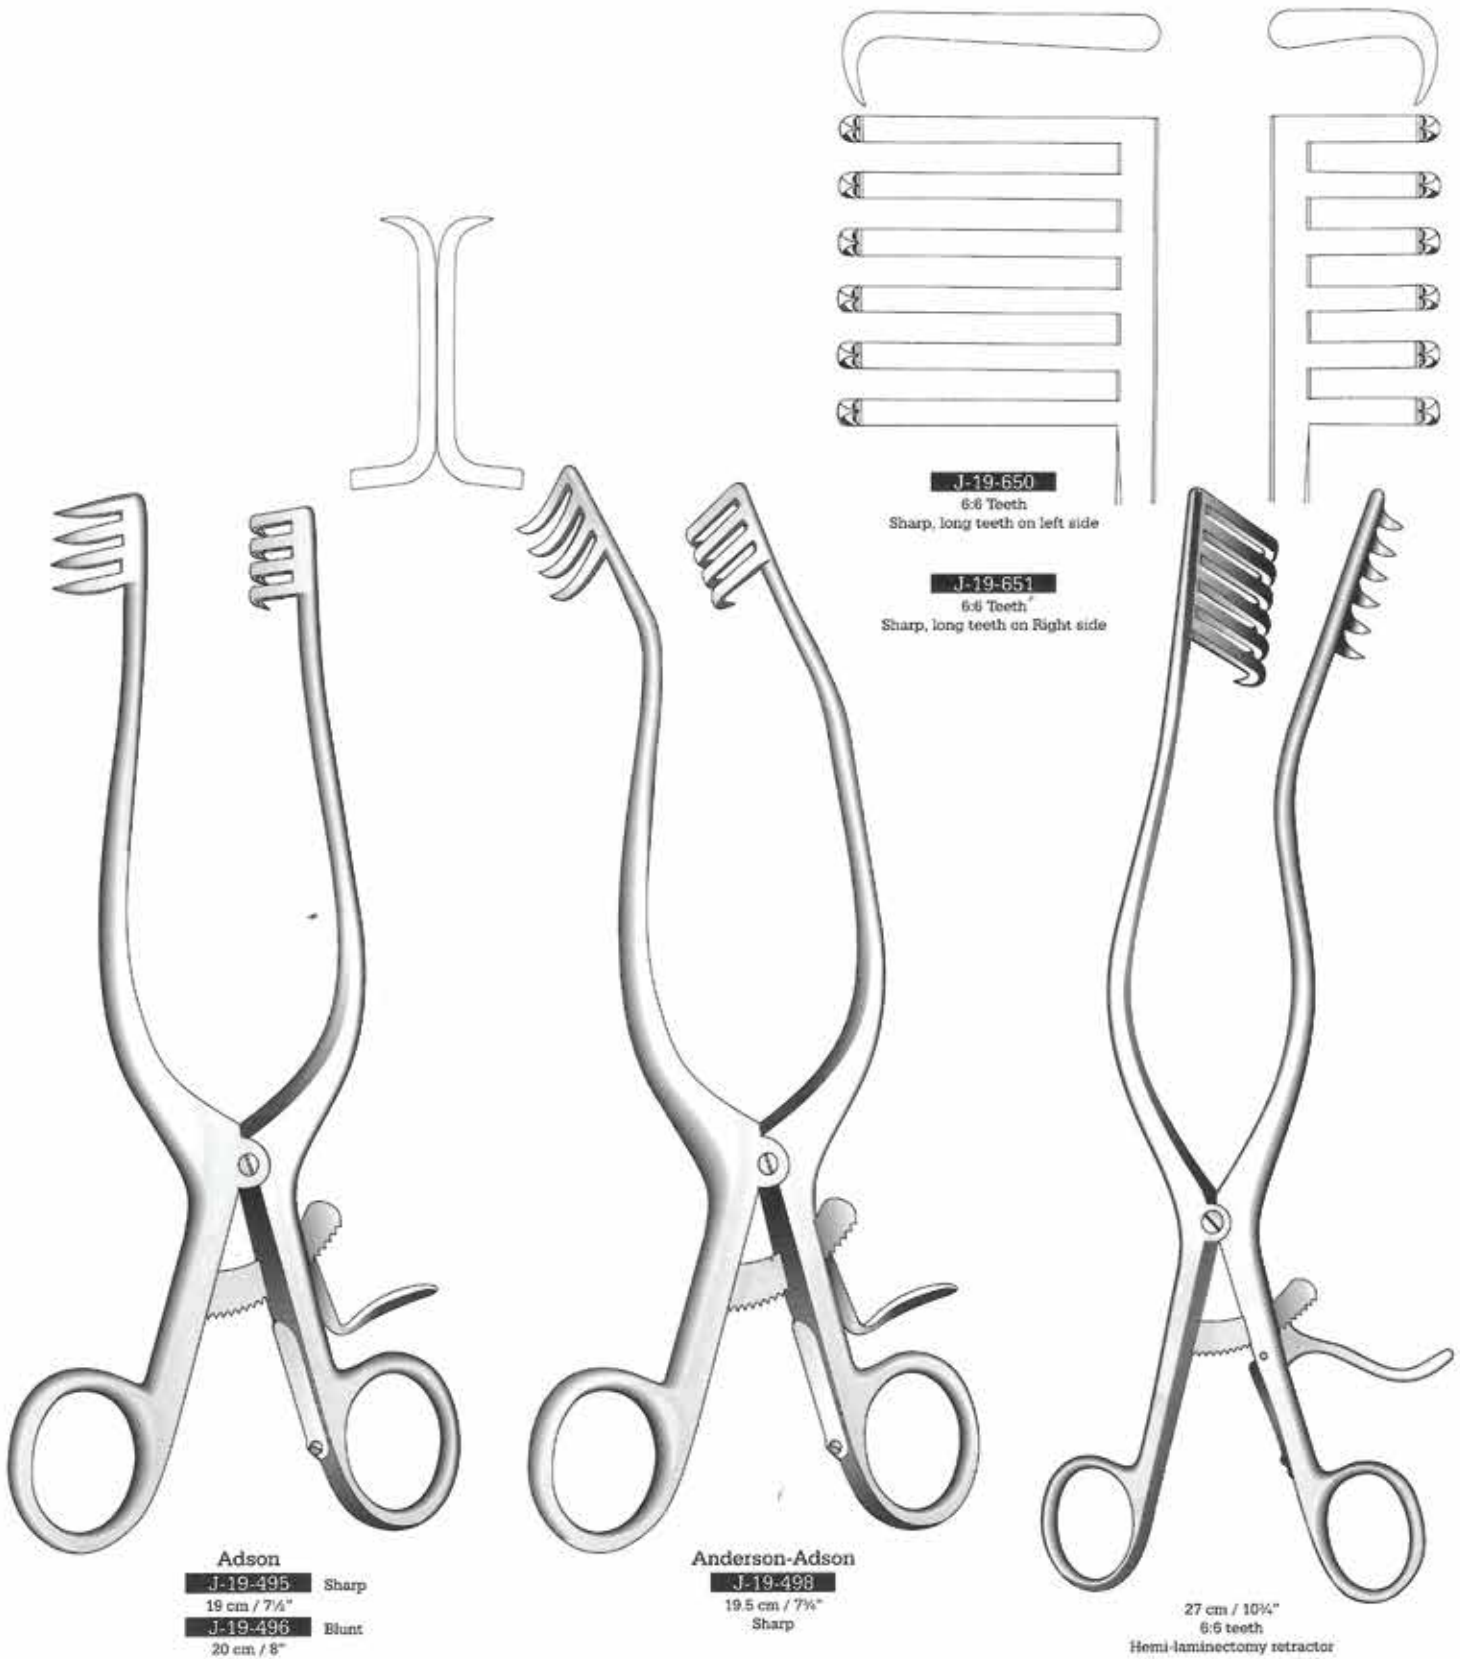

Retractors

Wound Spreaders, Self-retaining

Wundspreizer

Separadores autoestaticos