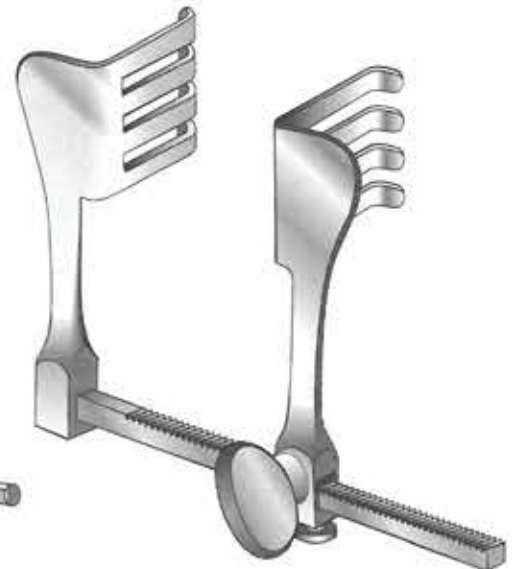

Badgley
J-19-325
50 x 44 mm
16 cm / 6 1/4"
Spread