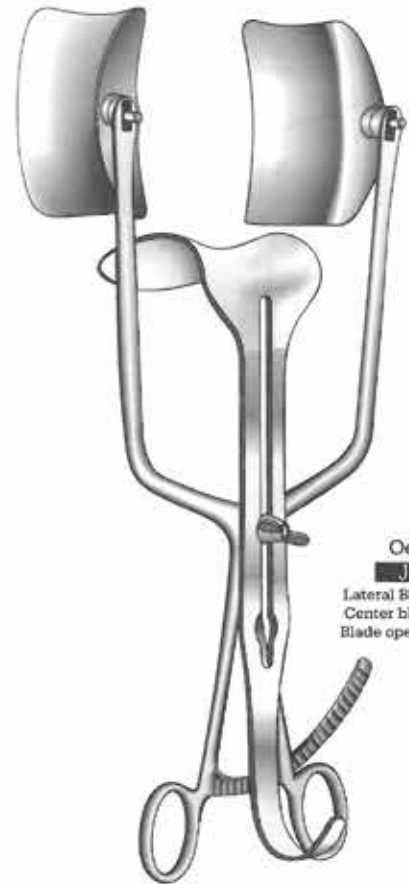

Spikel Shield

J-19-515 12.5 cm / 5"
J-19-516 18 cm / 7"
Left

Spikel Shield

J-19-520 12.5 cm / 5"
J-19-521 18 cm / 7"
Right

Collin, Baby
J-19-525
 20 cm / 8"
 Complete with 2 pairs of lateral blades
 (18 x 40 mm), (27 x 40 mm)