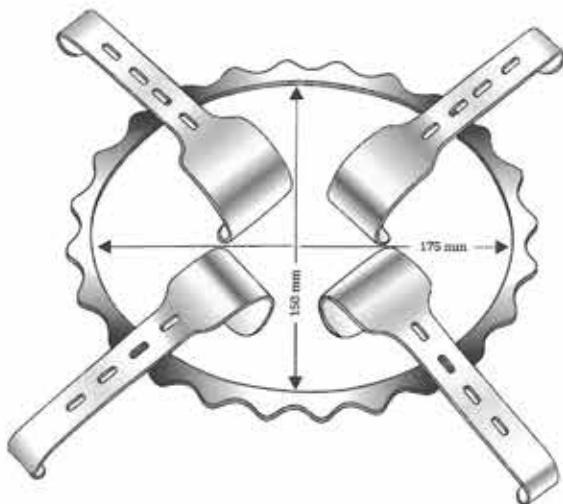

Denis-Browne
J-19-388
Complete set, consisting 1 frame & 4 blades
1 Frame, 150 x 175 mm
2 blades, 20 x 30 mm
2 blades, 20 x 40 mm

Denis-Browne
J-19-391
150 x 175 mm
Frame only