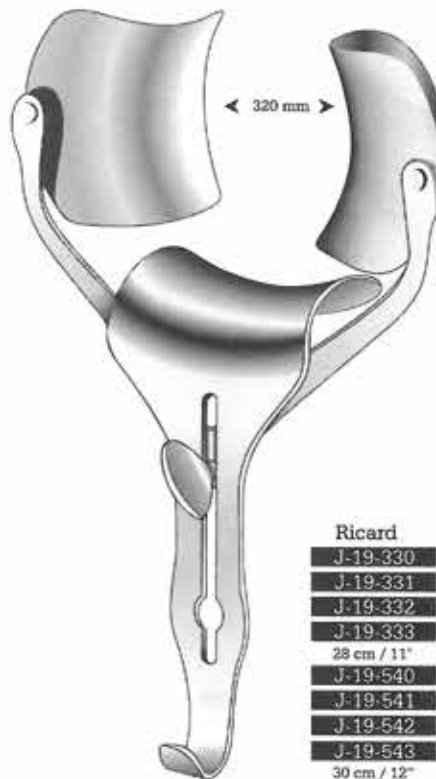

Ricard
J-19-330 Complete set
J-19-331 Spreader only
J-19-332 55 x 70 mm center blade
J-19-333 50 x 58 mm lateral blades
28 cm / 11"
J-19-540 Complete set
J-19-541 Spreader only
J-19-542 80 x 90 mm center blade
J-19-543 60 x 80 mm lateral blades
30 cm / 12"