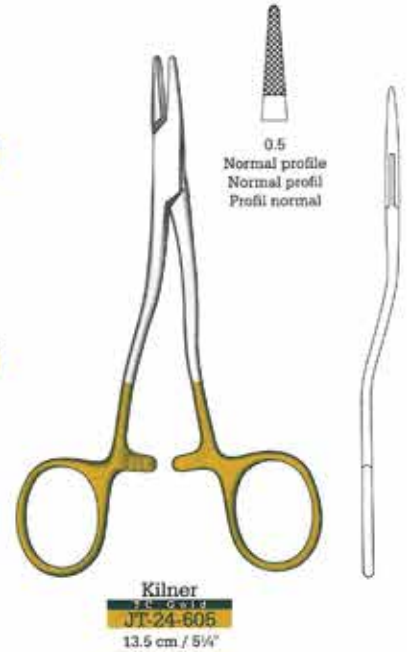

Stevens  
J-24-080  
16.5 cm / 6 1/2"  
With ratchet lock

**Kalt**  
**J-24-081**  
 13 cm / 5 1/4"  
 Standard model  
 Delicate jaws

**Arruga**  
 16 cm / 6 1/4"

**Boynton**  
**J-24-084**  
 12.5 cm / 5"  
 Delicate

**J-24-085**  
 With lock  
**J-24-365**  
 Without lock

**Castroviejo**  
 9 cm / 3 1/2"

**Castroviejo**  
**J-24-087**  
 12 cm / 4 3/4"

**Castroviejo Barraquer**  
**J-24-088**  
 12 cm / 4 3/4"

**Castroviejo**  
**J-24-089**  
 13 cm / 5"

# Needle Holders

Needle Holders

Nadelhalter

Porta-agujas

Instruments with Tungsten Carbide Inserts

**TC GOLD**

Instruments with Tungsten Carbide Inserts

**TC GOLD**