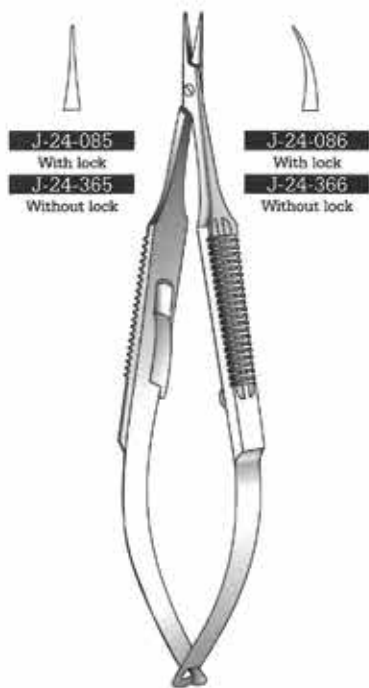

Stevens  
J-24-080  
16.5 cm / 6 1/2"  
With ratchet lock

**Kalt**  
**J-24-081**  
 13 cm / 5 1/4"  
 Standard model  
 Delicate jaws

**Arruga**  
 16 cm / 6 1/4"

**Boynton**  
**J-24-084**  
 12.5 cm / 5"  
 Delicate