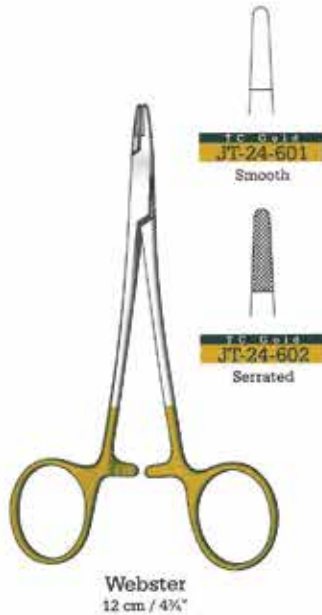

# Needle Holders

Needle Holders

Nadelhalter

Porta-agujas

Instruments with Tungsten Carbide Inserts

**TC GOLD**

Instruments with Tungsten Carbide Inserts

**TC GOLD**