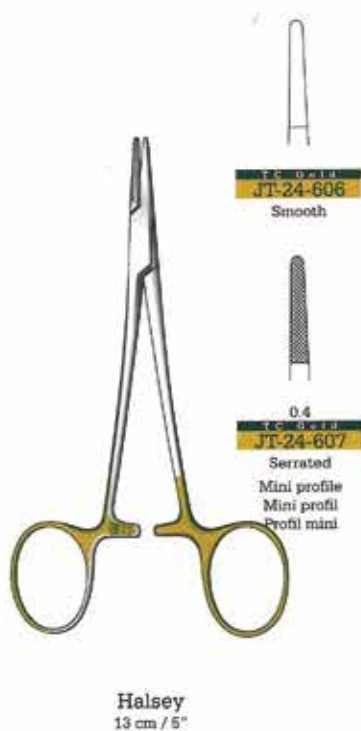

Stevens  
J-24-080  
16.5 cm / 6 1/2"  
With ratchet lock

**Kalt**  
**J-24-081**  
 13 cm / 5 1/4"  
 Standard model  
 Delicate jaws

**Arruga**  
 16 cm / 6 1/4"

**Boynton**  
**J-24-084**  
 12.5 cm / 5"  
 Delicate

**J-24-085**  
 With lock  
**J-24-365**  
 Without lock

**Castroviejo**  
 9 cm / 3 1/2"

**Castroviejo**  
**J-24-087**  
 12 cm / 4 3/4"

**Castroviejo Barraquer**  
**J-24-088**  
 12 cm / 4 3/4"

**Castroviejo**  
**J-24-089**  
 13 cm / 5"

# Needle Holders

Needle Holders

Nadelhalter

Porta-agujas

Instruments with Tungsten Carbide Inserts

**TC GOLD**

Instruments with Tungsten Carbide Inserts

**TC GOLD**