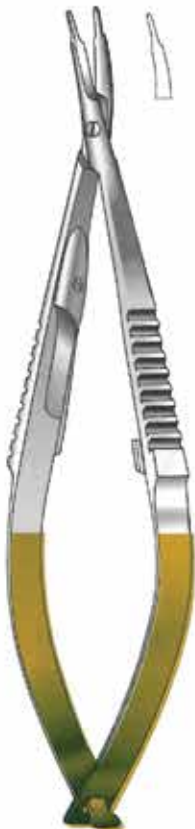

Instruments with Tungsten Carbide Inserts

TC GOLD

Smooth

TC GOLD	Length
JT-24-806	13 cm / 5 1/4"
JT-24-679	14 cm / 5 1/2"
JT-24-807	16 cm / 6 1/4"
JT-24-800	18 cm / 7"
JT-24-809	20 cm / 8"
JT-24-801	21 cm / 8 1/2"
JT-24-810	23 cm / 9"

Smooth, curved

TC GOLD	Length
JT-24-811	13 cm / 5 1/4"
JT-24-680	14 cm / 5 1/2"
JT-24-812	16 cm / 6 1/4"
JT-24-802	18 cm / 7"
JT-24-813	20 cm / 8"
JT-24-803	21 cm / 8 1/2"
JT-24-814	23 cm / 9"

Micro profile

TC GOLD	Length
JT-24-815	13 cm / 5 1/4"
JT-24-804	14 cm / 5 1/2"
JT-24-816	16 cm / 6 1/4"
JT-24-681	18 cm / 7"
JT-24-817	20 cm / 8"
JT-24-683	21 cm / 8 1/2"
JT-24-818	23 cm / 9"

Micro profile

TC GOLD	Length
JT-24-819	13 cm / 5 1/4"
JT-24-805	14 cm / 5 1/2"
JT-24-820	16 cm / 6 1/4"
JT-24-682	18 cm / 7"
JT-24-821	20 cm / 8"
JT-24-684	21 cm / 8 1/2"
JT-24-822	23 cm / 9"

McPherson
TC GOLD
JT-24-830
10 cm / 4"