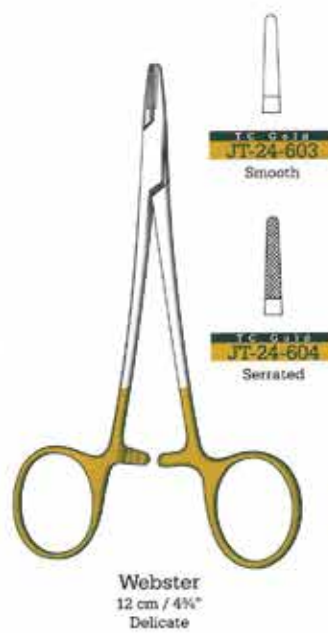

Stevens  
J-24-080  
16.5 cm / 6 1/2"  
With ratchet lock

**Kalt**  
**J-24-081**  
 13 cm / 5 1/4"  
 Standard model  
 Delicate jaws

**Arruga**  
 16 cm / 6 1/4"

**Boynton**  
**J-24-084**  
 12.5 cm / 5"  
 Delicate

# Needle Holders

Needle Holders

Nadelhalter

Porta-agujas

Instruments with Tungsten Carbide Inserts

**TC GOLD**

Instruments with Tungsten Carbide Inserts

**TC GOLD**