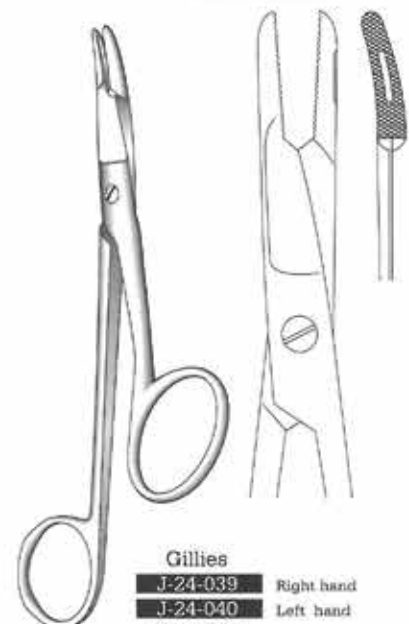

Gillies
J-24-039 Right hand
J-24-040 Left hand
16 cm / 6 1/4"
Serrated jaws