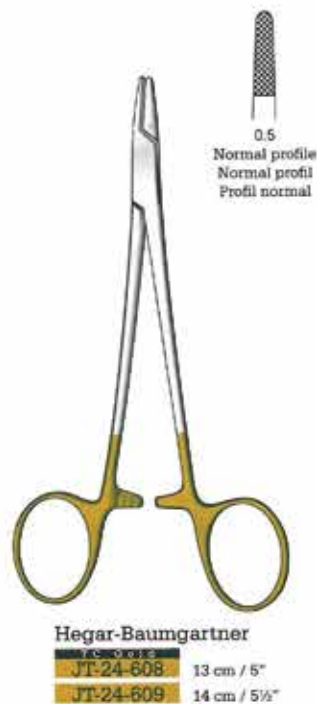

Stevens  
J-24-080  
16.5 cm / 6 1/2"  
With ratchet lock

**Kalt**  
**J-24-081**  
 13 cm / 5 1/4"  
 Standard model  
 Delicate jaws

**Arruga**  
 16 cm / 6 1/4"

**Boynton**  
**J-24-084**  
 12.5 cm / 5"  
 Delicate

# Needle Holders

Needle Holders

Nadelhalter

Porta-agujas

Instruments with Tungsten Carbide Inserts

**TC GOLD**

Instruments with Tungsten Carbide Inserts

**TC GOLD**