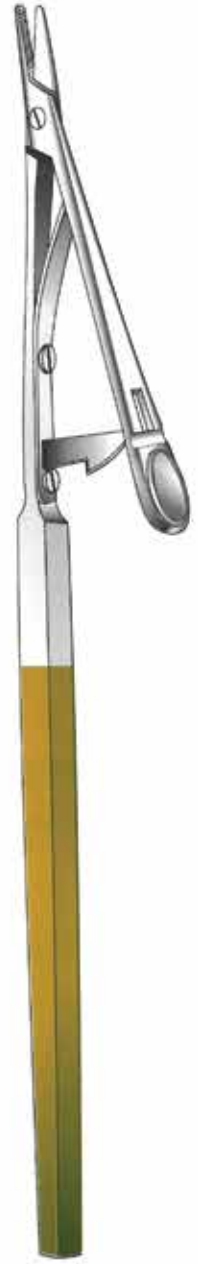

Stevens

JT-24-920
16.5 cm / 6 1/2"
With ratchet lock