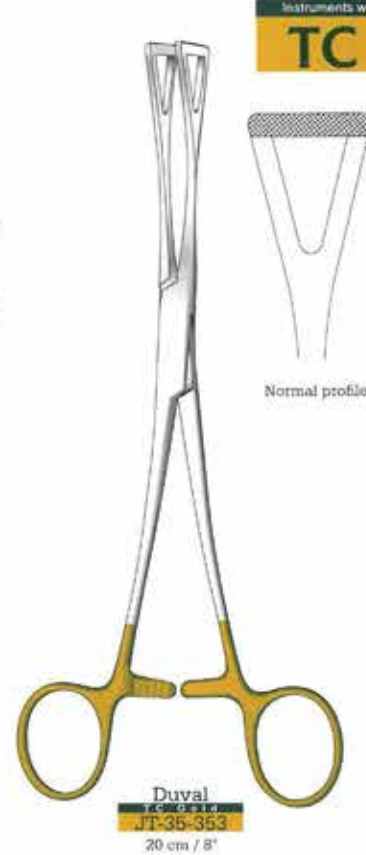

Instruments with Tungsten Carbide Inserts
TC GOLD

Normal profile