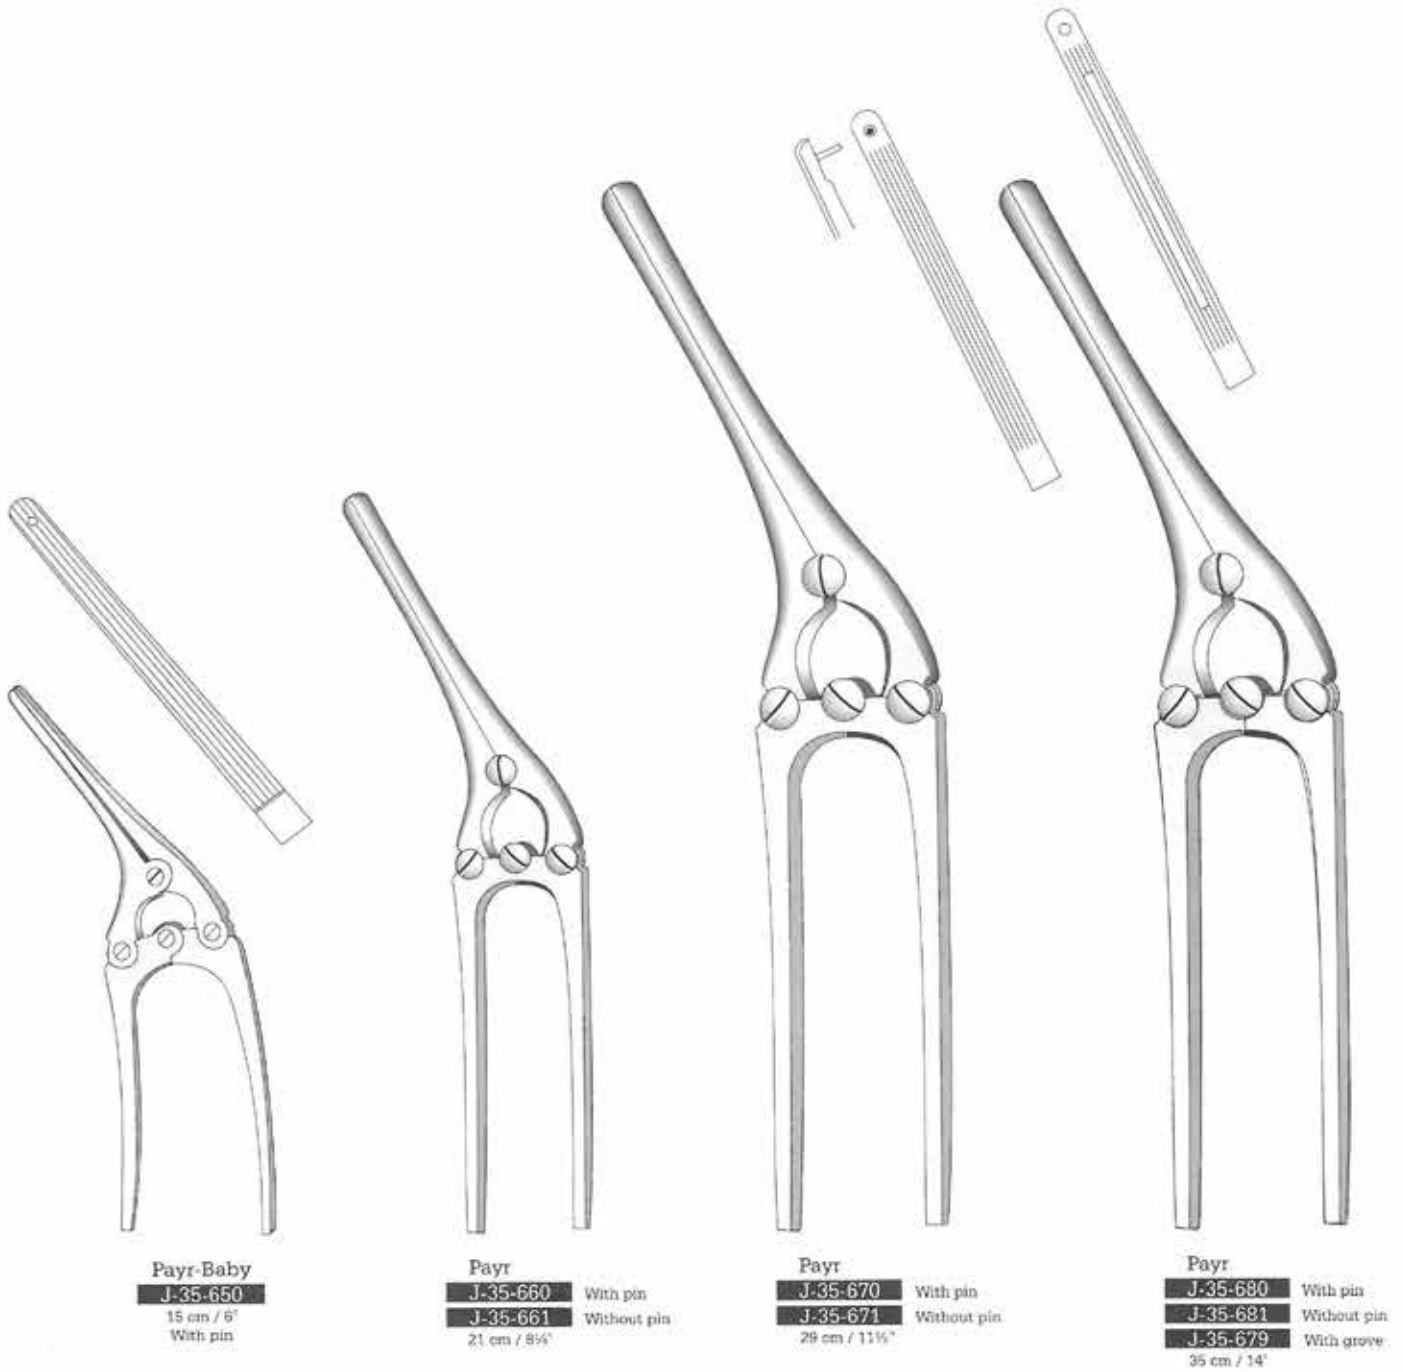

Intestinal & Stomach

Atrauma Intestinal Clamps, Sigmoid Anastomosis Forceps

Atrauma Darmklammern, Rektum-Anastomosensklammern

Atrauma Pinzas intestinales, Pinzas para anastomosis rectales

Lane
J-35-630
30 cm / 12"

J-35-631

Lane
J-35-640
30 cm / 12"

J-35-641

DeMartel-Wolfson
Anastomosis Clamps
 Sets consist of
 2 clamps with short grip
 1 clamp with long grip

- J-35-682** Set of 3, long clamps
- J-35-683** 5 cm / 2", clamp with short grip
- J-35-684** 5 cm / 2", clamp with long grip
- J-35-685** Set of 3, long clamps
- J-35-686** 7.5 cm / 3", clamp with short grip
- J-35-687** 7.5 cm / 3", clamp with long grip
- J-35-688** Set of 3, long clamps
- J-35-689** 10 cm / 4", clamp with short grip
- J-35-691** 10 cm / 4", clamp with long grip

J-35-692 8.5 cm / 3 1/2"
J-35-693 23 cm / 9"
 Clamp holder

J-35-694
 28 cm / 10 1/2"
 Cosing Forceps