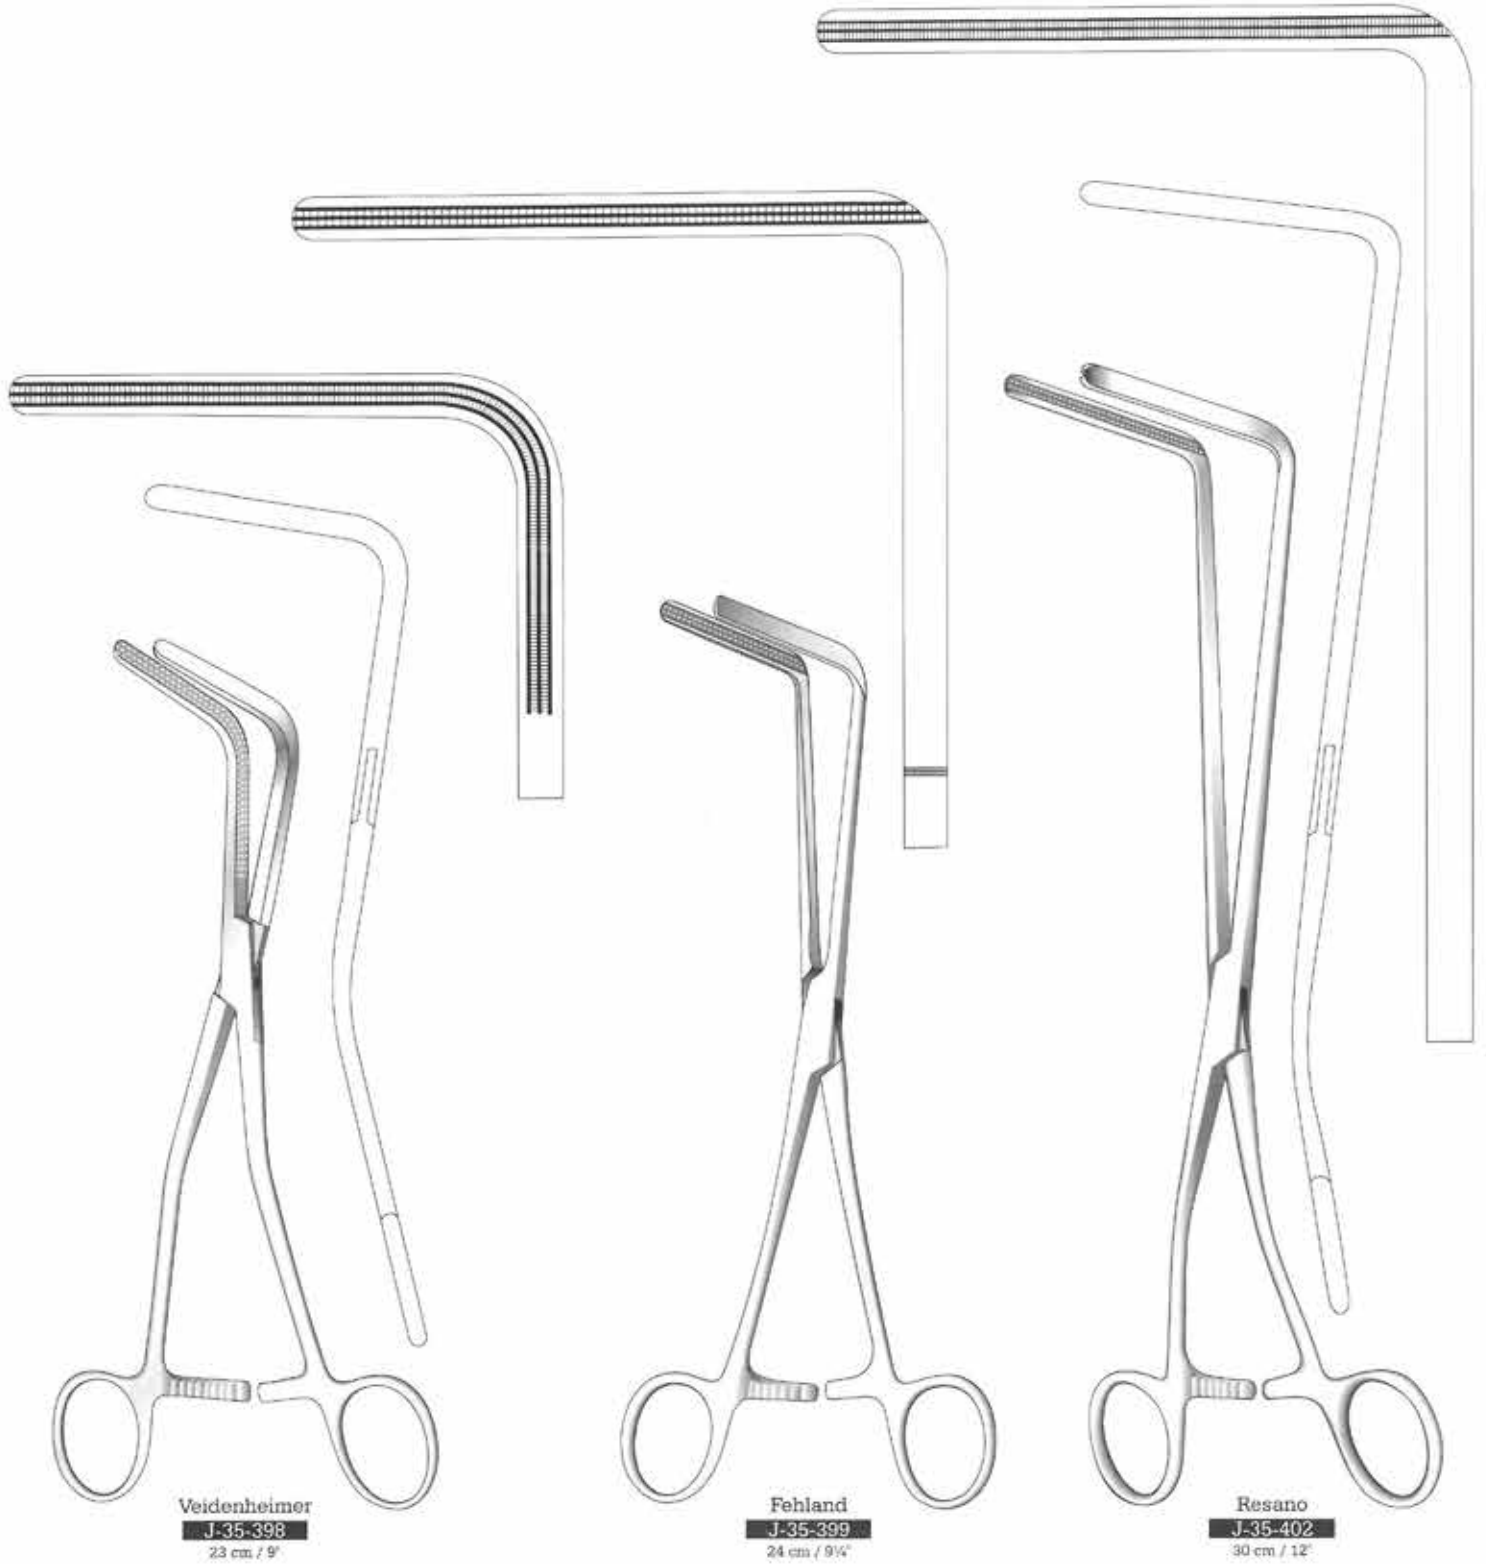

Mayo Robson
25 cm / 10"

J-35-367

J-35-366

Intestinal & Stomach

Atrauma Intestinal and Stomach Clamp Forceps with Serrations

Atrauma Darm-und Magenklammern mit Zahnung

Atrauma Pinzas-Clamps intestinales con dentado

J-35-631

Lane
J-35-640
30 cm / 12"

J-35-641

DeMartel-Wolfson
Anastomosis Clamps
 Sets consist of
 2 clamps with short grip
 1 clamp with long grip

- J-35-682** Set of 3, long clamps
- J-35-683** 5 cm / 2", clamp with short grip
- J-35-684** 5 cm / 2", clamp with long grip
- J-35-685** Set of 3, long clamps
- J-35-686** 7.5 cm / 3", clamp with short grip
- J-35-687** 7.5 cm / 3", clamp with long grip
- J-35-688** Set of 3, long clamps
- J-35-689** 10 cm / 4", clamp with short grip
- J-35-691** 10 cm / 4", clamp with long grip