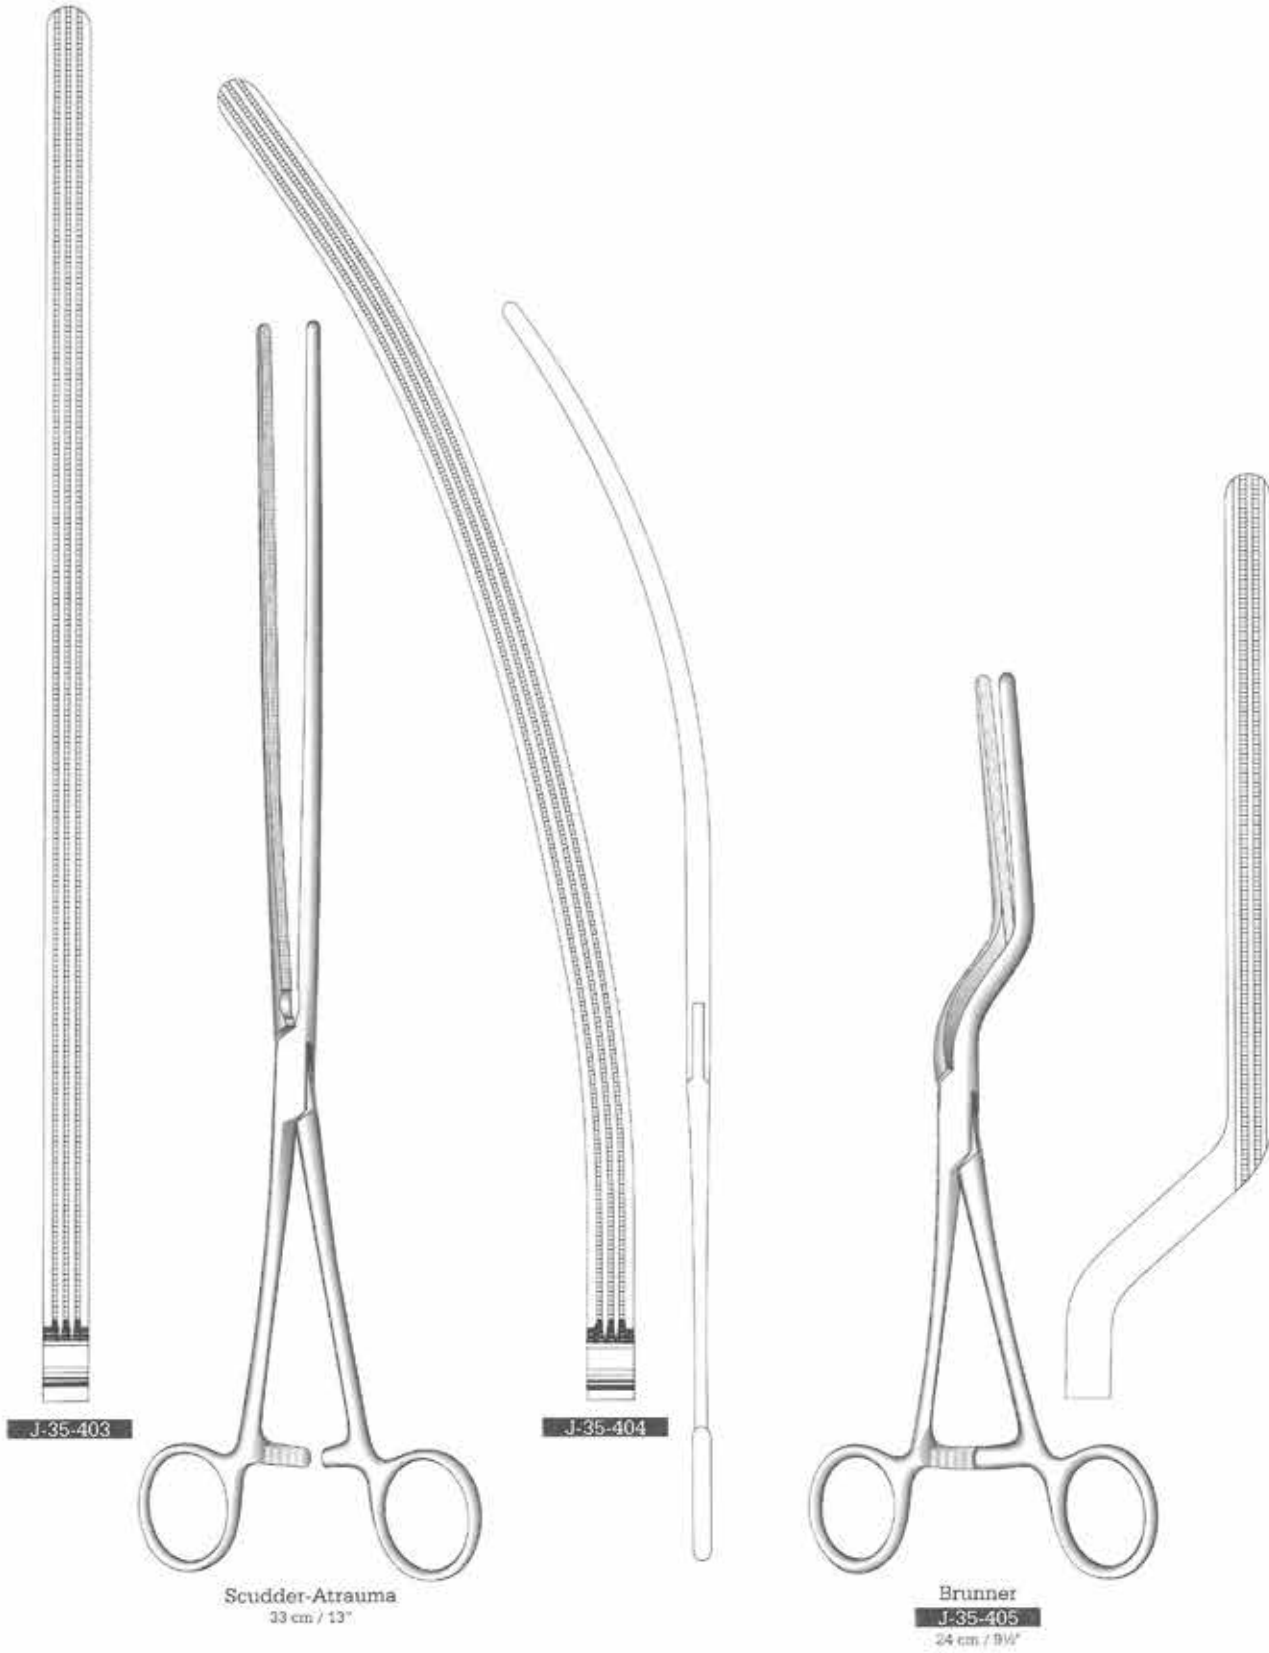

Mayo Robson
25 cm / 10"

J-35-367

J-35-366

Intestinal & Stomach

Atrauma Intestinal and Stomach Clamp Forceps with Serrations

Atrauma Darm-und Magenklammern mit Zahnung

Atrauma Pinzas-Clamps intestinales con dentado

Intestinal & Stomach

Atrauma Intestinal Clamps, Sigmoid Anastomosis Forceps

Atrauma Darmklammern, Rektum-Anastomosensklammern

Atrauma Pinzas intestinales, Pinzas para anastomosis rectales

Lane
J-35-630
30 cm / 12"

J-35-631

Lane
J-35-640
30 cm / 12"

J-35-641

DeMartel-Wolfson
Anastomosis Clamps
 Sets consist of
 2 clamps with short grip
 1 clamp with long grip

- J-35-682** Set of 3, long clamps
- J-35-683** 5 cm / 2", clamp with short grip
- J-35-684** 5 cm / 2", clamp with long grip
- J-35-685** Set of 3, long clamps
- J-35-686** 7.5 cm / 3", clamp with short grip
- J-35-687** 7.5 cm / 3", clamp with long grip
- J-35-688** Set of 3, long clamps
- J-35-689** 10 cm / 4", clamp with short grip
- J-35-691** 10 cm / 4", clamp with long grip