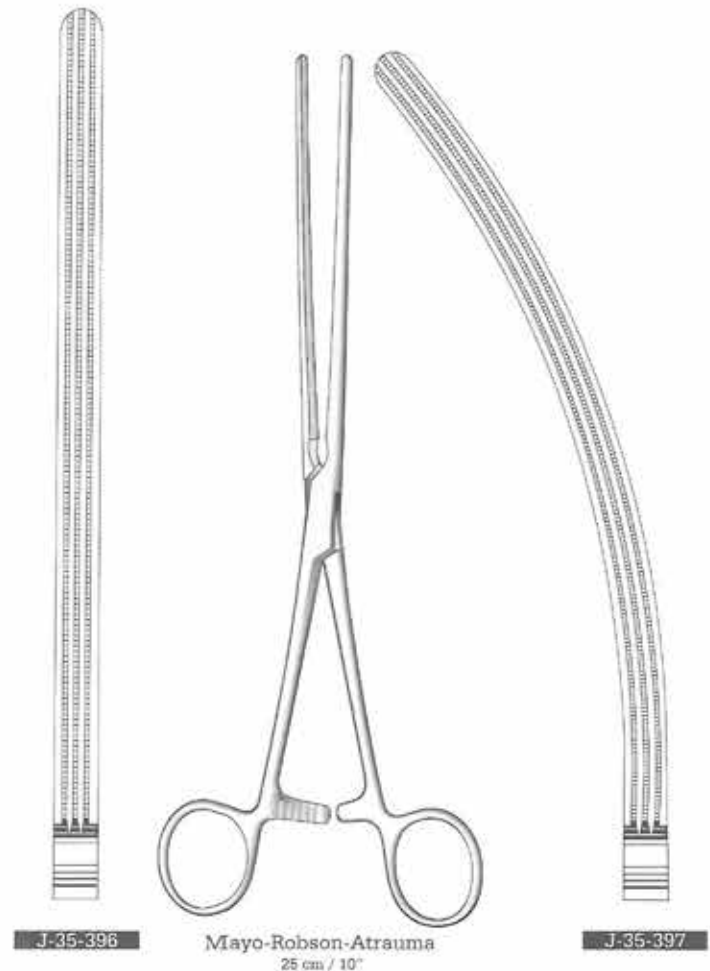

Doyen
21 cm / 8 1/4"
23 cm / 9"

J-35-359
J-35-361

J-35-362 17 cm / 6 1/2"
J-35-363 21 cm / 8 1/4"
J-35-364 24 cm / 9 1/2"

Mayo-Robson / Doyen

J-35-1030 17 cm / 6 1/2"
J-35-1032 21 cm / 8 1/4"
J-35-1034 24 cm / 9 1/2"

Mayo Robson
25 cm / 10"

J-35-367

J-35-366

Intestinal & Stomach

Atrauma Intestinal and Stomach Clamp Forceps with Serrations

Atrauma Darm-und Magenklammern mit Zahnung

Atrauma Pinzas-Clamps intestinales con dentado

Intestinal & Stomach

Atrauma Intestinal Clamps, Sigmoid Anastomosis Forceps

Atrauma Darmklammern, Rektum-Anastomosensklammern

Atrauma Pinzas intestinales, Pinzas para anastomosis rectales

Lane
J-35-630
30 cm / 12"

J-35-631

Lane
J-35-640
30 cm / 12"

J-35-641

DeMartel-Wolfson
Anastomosis Clamps
 Sets consist of
 2 clamps with short grip
 1 clamp with long grip

- J-35-682** Set of 3, long clamps
- J-35-683** 5 cm / 2", clamp with short grip
- J-35-684** 5 cm / 2", clamp with long grip
- J-35-685** Set of 3, long clamps
- J-35-686** 7.5 cm / 3", clamp with short grip
- J-35-687** 7.5 cm / 3", clamp with long grip
- J-35-688** Set of 3, long clamps
- J-35-689** 10 cm / 4", clamp with short grip
- J-35-691** 10 cm / 4", clamp with long grip