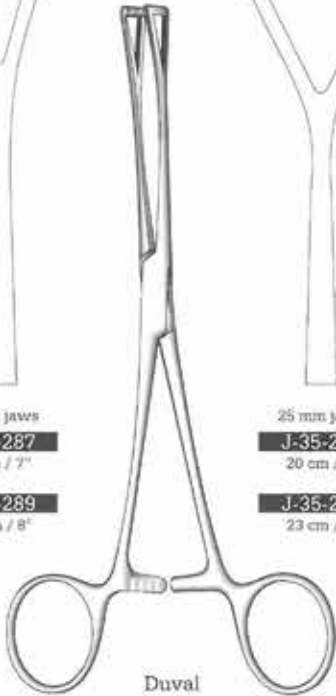

Intestinal & Stomach
Tissue and Organ Holding Forceps
Gewebe- und Organ-FaBzangen
Pinzas para tejidos Y organos

13 mm jaws

J-35-287

18 cm / 7"

J-35-289

20 cm / 8"

25 mm jaws

J-35-288

20 cm / 8"

J-35-291

23 cm / 9"

Duval

J-35-1000

28 cm / 11"

25 mm wide jaws

J-35-294

16 cm / 6 1/4"

J-35-295

20 cm / 8"

J-35-296

25 cm / 10"

J-35-297

30 cm / 12"

J-35-292

16 cm / 6 1/4"

J-35-293

20 cm / 8"

J-35-298

18 cm / 7"

Narrow

J-35-299

20 cm / 8"

Medium

J-35-1010

23 cm / 9"

Wide