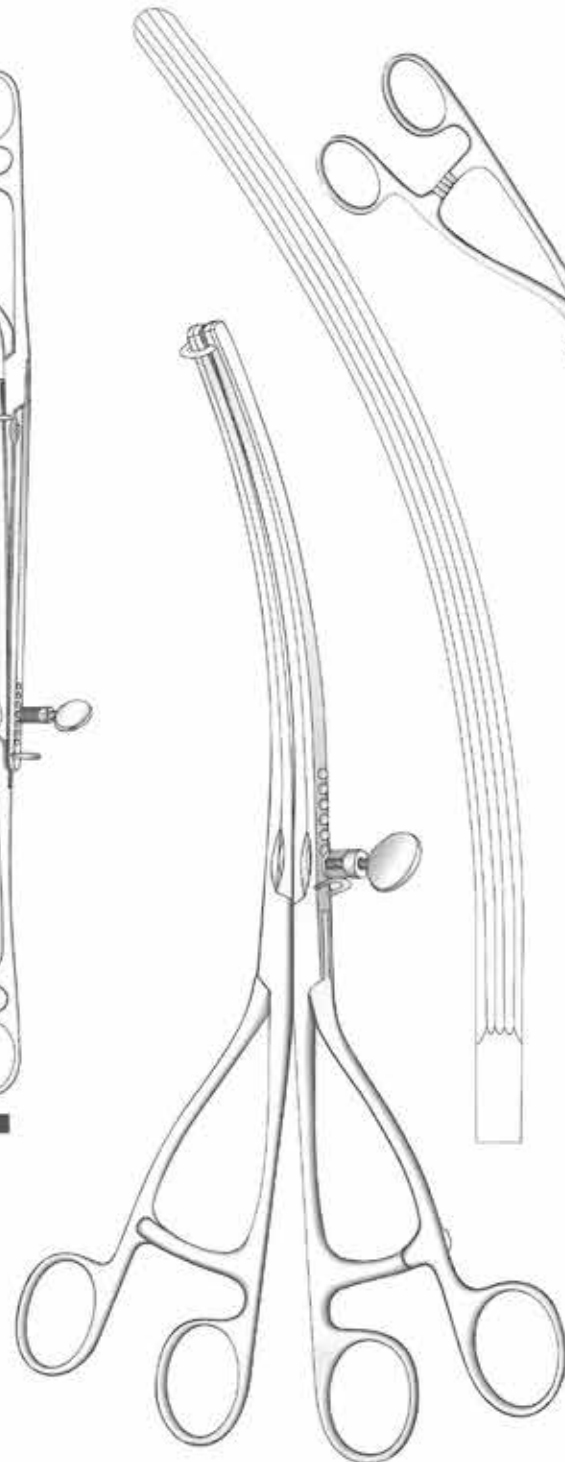

Williams
J-35-086
16 cm / 6 1/4"

Littlewood
J-35-190
19 cm / 7 1/2"

Denis-Browne
J-35-300
18 cm / 7"

Young
J-35-290
21 cm / 8 1/4"

Child
J-35-280
24 cm / 9 1/2"

Babcock
Straight

J-35-810 14 cm / 5 1/2"
J-35-281 16 cm / 6 1/4"
J-35-282 18 cm / 7"
J-35-284 20 cm / 8"
J-35-285 24 cm / 9 1/2"
J-35-286 30 cm / 12"
Straight

Intestinal & Stomach

Atrauma Intestinal Clamps, Sigmoid Anastomosis Forceps

Atrauma Darmklammern, Rektum-Anastomosensklammern

Atrauma Pinzas intestinales, Pinzas para anastomosis rectales

Lane
J-35-630
30 cm / 12"

J-35-631

Lane
J-35-640
30 cm / 12"

J-35-641

DeMartel-Wolfson
Anastomosis Clamps
 Sets consist of
 2 clamps with short grip
 1 clamp with long grip

- J-35-682** Set of 3, long clamps
- J-35-683** 5 cm / 2", clamp with short grip
- J-35-684** 5 cm / 2", clamp with long grip
- J-35-685** Set of 3, long clamps
- J-35-686** 7.5 cm / 3", clamp with short grip
- J-35-687** 7.5 cm / 3", clamp with long grip
- J-35-688** Set of 3, long clamps
- J-35-689** 10 cm / 4", clamp with short grip
- J-35-691** 10 cm / 4", clamp with long grip

J-35-692 8.5 cm / 3 1/2"
J-35-693 23 cm / 9"
 Clamp holder

J-35-694
 28 cm / 10 1/2"
 Cosing Forceps